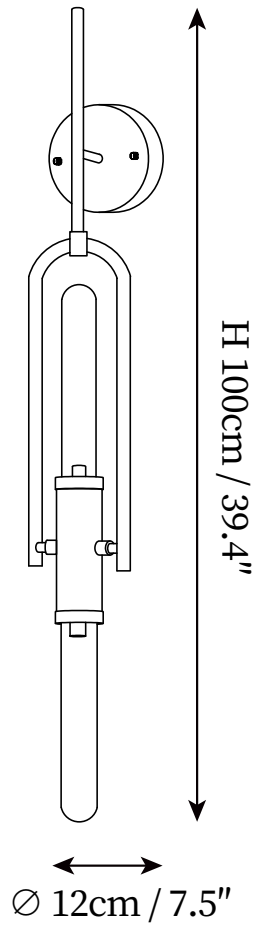

SPECIFICATION SHEET

SPECIFICATION DETAILS

*For custom options, consult factory for details

Fixture Dimensions	D 4.7" x H 39.4"
Light source	G9. (bulb not included)
Wattage	~ 5W incandescent bulb or LED equivalent.
Voltage	AC 110-240V
Mounting	Hardwired.
Dimming	Compatible with dimmable bulbs (bulb not included)
Control method	Compatible with common wall switches (not included)
Finishes	Gold, Black.
Shade Details	Clear.
Material	Metal, Glass, Brass.

SPECIFICATION SHEET

SPECIFICATION DETAILS

*For custom options, consult factory for details

Fixture Dimensions	D 4.7" x H 70.1"
Light source	G9. (bulb not included)
Wattage	~ 5W incandescent bulb or LED equivalent.
Voltage	AC 110-240V
Mounting	Hardwired.
Dimming	Compatible with dimmable bulbs (bulb not included)
Control method	Compatible with common wall switches (not included)
Finishes	Gold, Black.
Shade Details	Clear.
Material	Metal, Glass, Brass.
Warranty	2 Years
Certification	Compatible with North America, Saudi Arabia, Europe, Australia Certification