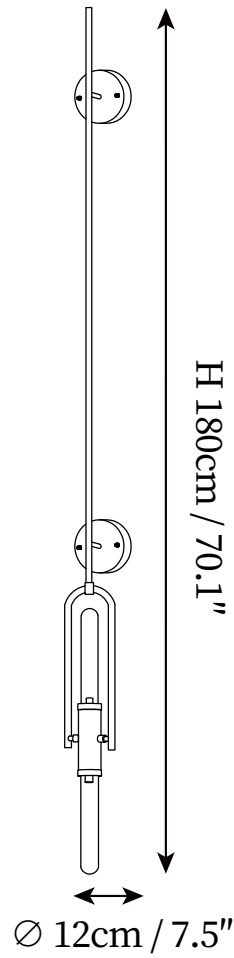

SPECIFICATION SHEET

SPECIFICATION DETAILS

*For custom options, consult factory for details

Fixture Dimensions	D 4.7" x H 39.4"
Light source	G9. (bulb not included)
Wattage	~ 5W incandescent bulb or LED equivalent.
Voltage	AC 110-240V
Mounting	Hardwired.
Dimming	Compatible with dimmable bulbs (bulb not included)
Control method	Compatible with common wall switches (not included)
Finishes	Gold, Black.
Shade Details	Clear.
Material	Metal, Glass, Brass.

SPECIFICATION SHEET

SPECIFICATION DETAILS

*For custom options, consult factory for details

Fixture Dimensions	D 4.7" x H 70.1"
Light source	G9. (bulb not included)
Wattage	~ 5W incandescent bulb or LED equivalent.
Voltage	AC 110-240V
Mounting	Hardwired.
Dimming	Compatible with dimmable bulbs (bulb not included)
Control method	Compatible with common wall switches (not included)
Finishes	Gold, Black.
Shade Details	Clear.
Material	Metal, Glass, Brass.
Warranty	2 Years
Certification	Compatible with North America, Saudi Arabia, Europe, Australia Certification