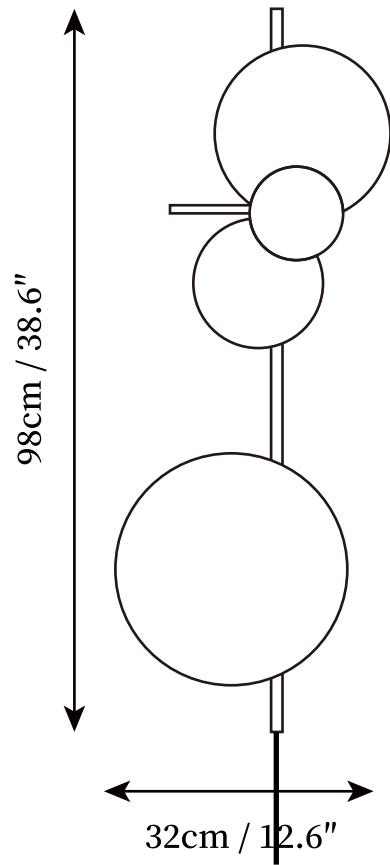

SPECIFICATION SHEET

SPECIFICATION DETAILS

*For custom options, consult factory for details

Fixture Dimensions	D 7.1" x H 21.7"
Light source	Integrated LED
Wattage	~5 Watts
Voltage	AC 110-240V
Dimming	Not supported
CRI(Ra)	90+CRI
Mounting	Hardwired.
LED Rated Life	30000 hours
Color Temperature	Warm Light (3000K), Neutral Light (4000K), Cool Light (6000K)
Control method	Inline On/Off switch.
Finishes	Metal, Iron.
Shade Details	Electric Blue, Indian Red, Plum, Cedar Green.
Material	Electric Blue, Indian Red, Plum, Cedar Green.
Cord Length	Supplied with switched plug cord, length ~59" (150cm).

SPECIFICATION SHEET

SPECIFICATION DETAILS

*For custom options, consult factory for details

Fixture Dimensions	D 12.6" x H 38.6"
Light source	Integrated LED
Wattage	~5 Watts
Voltage	AC 110-240V
Dimming	Not supported
CRI(Ra)	90+CRI
Mounting	Hardwired.
LED Rated Life	30000 hours
Color Temperature	Warm Light (3000K), Neutral Light (4000K), Cool Light (6000K)
Control method	— Inline On/Off switch.
Finishes	Metal, Iron.
Shade Details	Electric Blue, Indian Red, Plum, Cedar Green.
Material	Electric Blue, Indian Red, Plum, Cedar Green.
Cord Length	Supplied with switched plug cord, length ~59" (150cm).