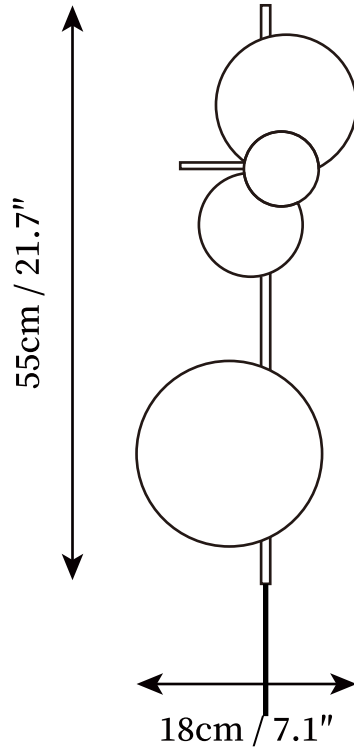

SPECIFICATION SHEET

SPECIFICATION DETAILS

*For custom options, consult factory for details

Fixture Dimensions	D 7.1" x H 21.7"
Light source	Integrated LED
Wattage	~5 Watts
Voltage	AC 110-240V
Dimming	Not supported
CRI(Ra)	90+CRI
Mounting	Hardwired.
LED Rated Life	30000 hours
Color Temperature	Warm Light (3000K), Neutral Light (4000K), Cool Light (6000K)
Control method	Inline On/Off switch.
Finishes	Metal, Iron.
Shade Details	Electric Blue, Indian Red, Plum, Cedar Green.
Material	Electric Blue, Indian Red, Plum, Cedar Green.
Cord Length	Supplied with switched plug cord, length ~59" (150cm).

SPECIFICATION SHEET

SPECIFICATION DETAILS

*For custom options, consult factory for details

Fixture Dimensions	D 12.6" x H 38.6"
Light source	Integrated LED
Wattage	~5 Watts
Voltage	AC 110-240V
Dimming	Not supported
CRI(Ra)	90+CRI
Mounting	Hardwired.
LED Rated Life	30000 hours
Color Temperature	Warm Light (3000K), Neutral Light (4000K), Cool Light (6000K)
Control method	— Inline On/Off switch.
Finishes	Metal, Iron.
Shade Details	Electric Blue, Indian Red, Plum, Cedar Green.
Material	Electric Blue, Indian Red, Plum, Cedar Green.
Cord Length	Supplied with switched plug cord, length ~59" (150cm).