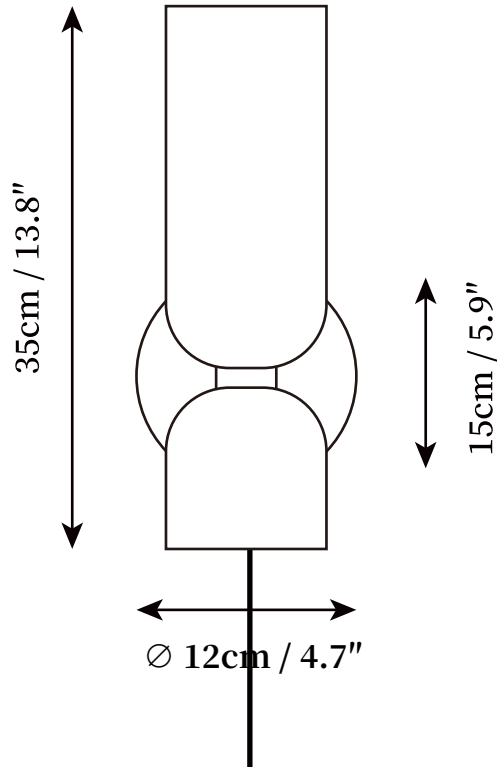

# SPECIFICATION SHEET

---

## SPECIFICATION DETAILS

\*For custom options, consult factory for details

<b>Fixture Dimensions</b>	W 4.7" x H 13.8"
<b>Light source</b>	E14. (bulb not included)
<b>Wattage</b>	MAX 15W incandescent bulb or LED equivalent.
<b>Voltage</b>	AC 110-240V
<b>Mounting</b>	Hardwired.
<b>Dimming</b>	Compatible with dimmable bulbs (bulb not included)
<b>Control method</b>	Inline On/Off switch.
<b>Finishes</b>	Satin brass, Matt black.
<b>Shade Details</b>	Blue, Clear, Amber, Smoke gray, White, Frosted white, Opal, Smoked gray, Blue.
<b>Material</b>	Metal, Brass, Glass.
<b>Cord Length</b>	Supplied with switched plug cord, length ~59" (150cm).