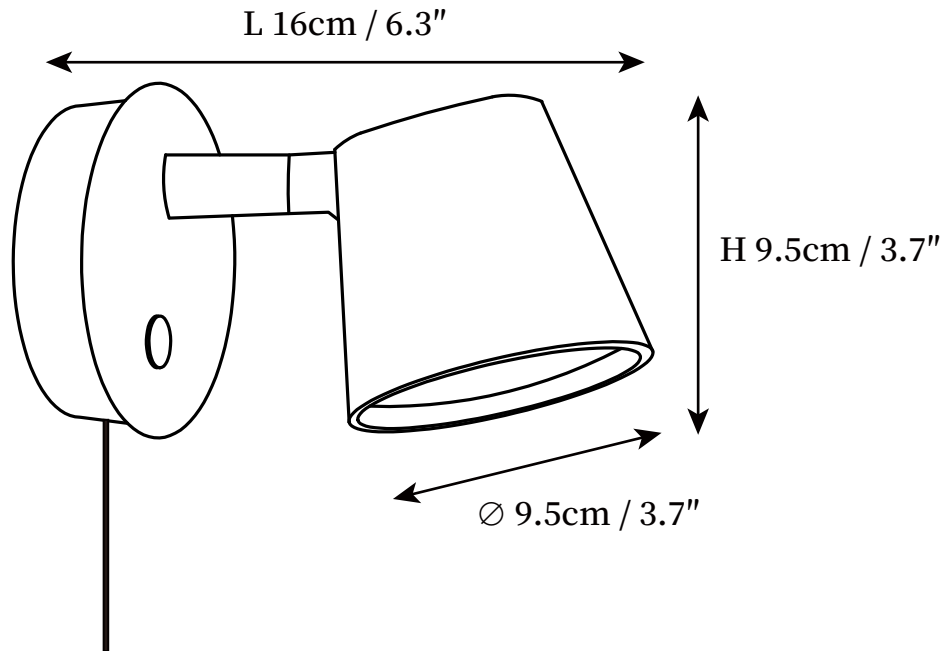

SPECIFICATION SHEET

SPECIFICATION DETAILS

*For custom options, consult factory for details

Fixture Dimensions	L 6.3" x H 3.7"
Light source	Integrated LED
Wattage	~5W
Voltage	AC 110-240V
Dimming	Not supported
CRI(Ra)	90+CRI
Mounting	Hardwired.
LED Rated Life	30000 hours
Color Temperature	Warm Light (3000K), Neutral Light (4000K), Cool Light (6000K)
Control method	Inline On/Off switch.
Finishes	Black, White, Red.
Shade Details	White.
Material	Aluminum, Acrylic
Cord Length	Supplied with switched plug cord, length ~59" (150cm).