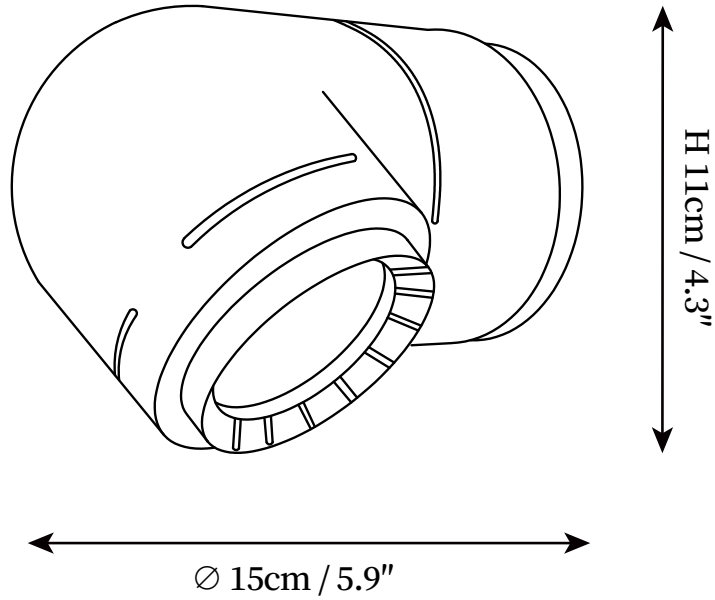

SPECIFICATION SHEET

SPECIFICATION DETAILS

*For custom options, consult factory for details

| | |
|---------------------------|---|
| Fixture Dimensions | D 5.9" x H 4.3" |
| Light source | Integrated LED |
| Wattage | ~5W |
| Voltage | AC 110-240V |
| Dimming | Not supported |
| CRI(Ra) | 90+CRI |
| Mounting | Hardwired. |
| LED Rated Life | 30000 hours |
| Color Temperature | Warm Light (3000K), Neutral Light (4000K), Cool Light (6000K) |
| Control method | Compatible with common wall switches (not included) & Knob dimmer switch. |
| Finishes | Red, White. |
| Shade Details | Red, White. |
| Material | Aluminum, Metal, Iron, Resin. |