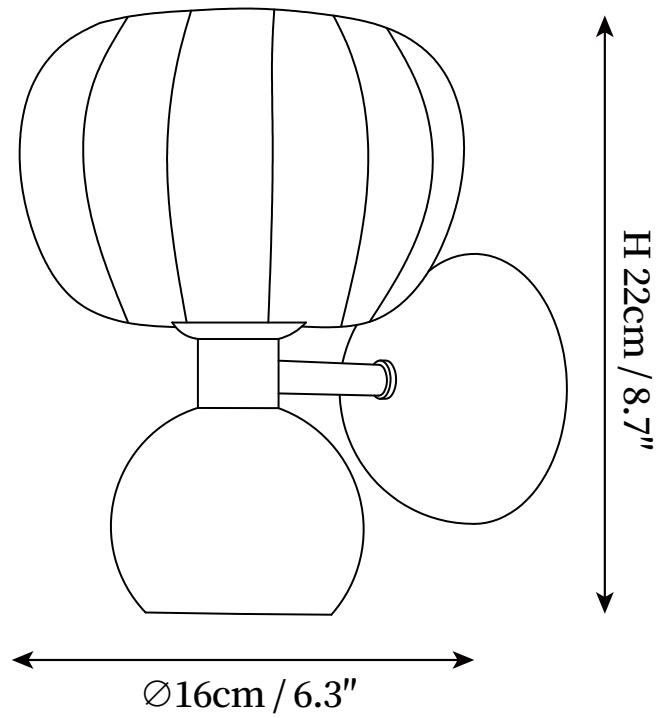

SPECIFICATION SHEET

SPECIFICATION DETAILS

*For custom options, consult factory for details

Fixture Dimensions	Ø 6.3" x H 8.7"
Light source	G9. (bulb not included)
Wattage	~ 5W incandescent bulb or LED equivalent.
Voltage	AC 110-240V
Mounting	Hardwired.
Dimming	Compatible with dimmable bulbs (bulb not included)
Control method	Compatible with common wall switches(not included)
Finishes	Chrome.
Shade Details	White, Red, Green.
Material	Metal, Plastic.
