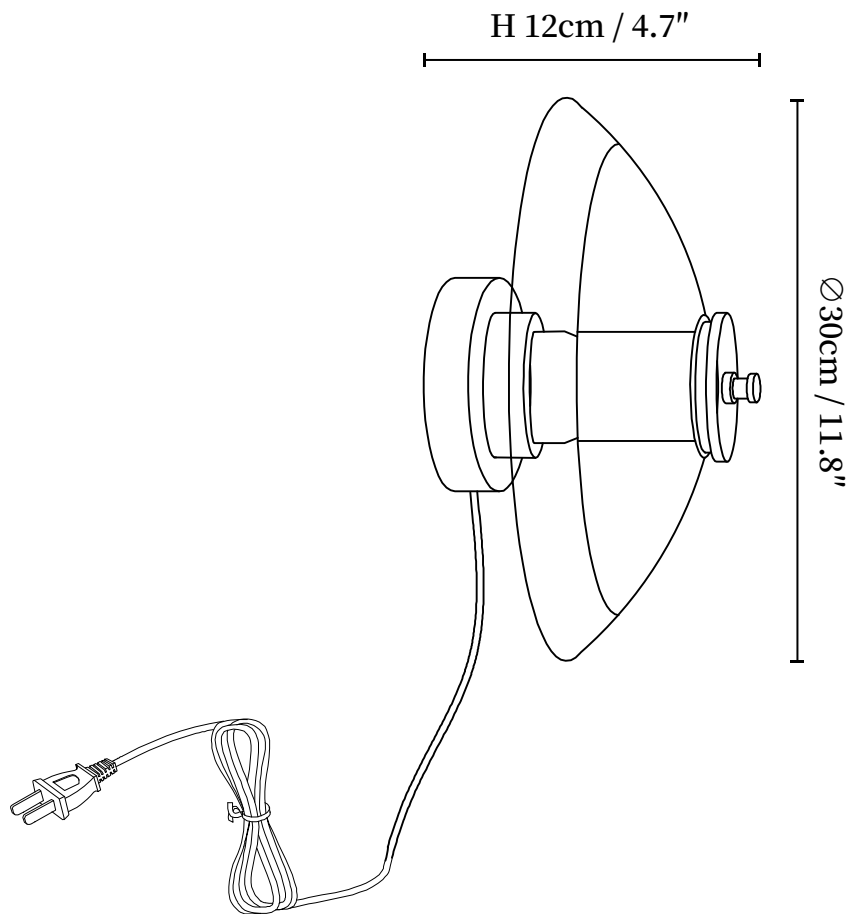

SPECIFICATION SHEET

SPECIFICATION DETAILS

*For custom options, consult factory for details

Fixture Dimensions	Ø 11.8" x H 4.7"
Light source	G9 (bulb not included)
Wattage	MAX 5W incandescent bulb or LED equivalent.
Voltage	AC 110-240V
Dimming	Compatible with dimmable bulbs (bulb not included)
Control method	In line ON / OFF switch.
Finishes	Chrome.
Shade Details	Amber.
Cord Length	Supplied with switched plug cord, length ~59" (150cm).
Material	Metal, Glass.