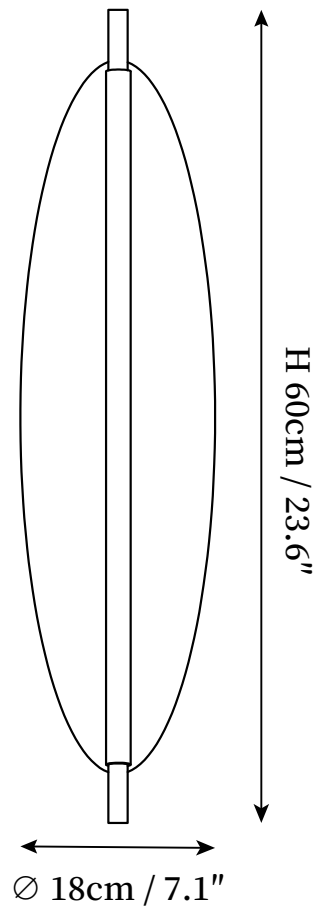

## SPECIFICATION DETAILS

\*For custom options, consult factory for details

<b>Fixture Dimensions</b>	D 7.1" x H 15.7", D 7.1" x H 23.6"
<b>Light source</b>	Integrated LED
<b>Wattage</b>	~10W
<b>Voltage</b>	AC 110-240V
<b>Dimming</b>	Not supported
<b>CRI(Ra)</b>	90+CRI
<b>Mounting</b>	Hardwired.
<b>LED Rated Life</b>	30000 hours
<b>Color Temperature</b>	Warm Light (3000K), Neutral Light (4000K), Cool Light (6000K)
<b>Control method</b>	Compatible with common wall switches(
<b>Finishes</b>	Hydrographic Walnut Wood Grain Finish.
<b>Shade Details</b>	White.
<b>Material</b>	Metal, PC.