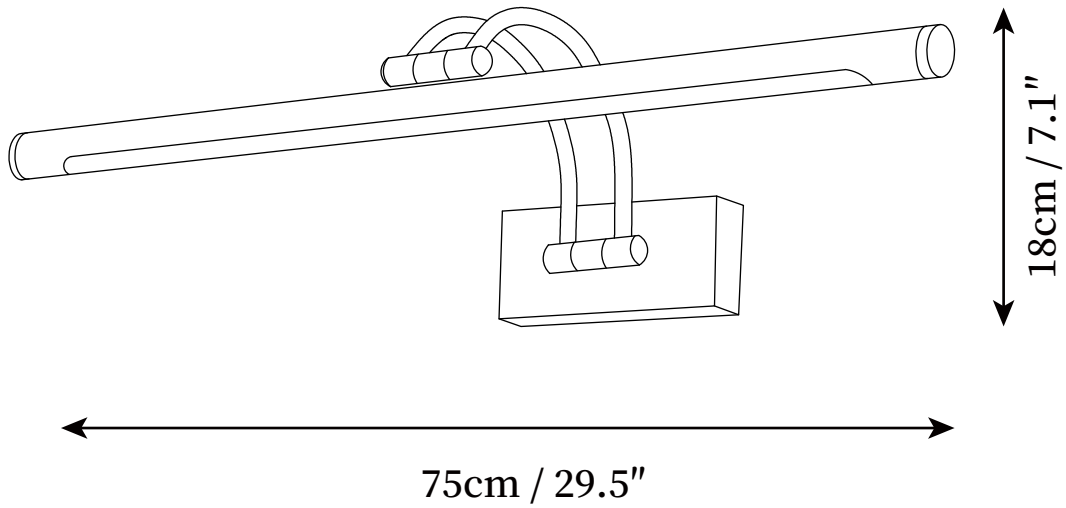

## SPECIFICATION DETAILS

\*For custom options, consult factory for details

<b>Fixture Dimensions</b>	D 13.8" x H 7.1" D 17.7" x H 7.1" D 22.8" x H 7.1" D 29.5" x H 7.1"
<b>Light source</b>	Integrated LED
<b>Wattage</b>	~5 Watts
<b>Voltage</b>	AC 110-240V
<b>Dimming</b>	Not supported
<b>CRI(Ra)</b>	90+CRI
<b>Mounting</b>	Hardwired.
<b>LED Rated Life</b>	30000 hours
<b>Color Temperature</b>	Warm Light (3000K), Neutral Light (4000K), Cool Light (6000K)
<b>Control method</b>	Compatible with common wall switches(not included)
<b>Finishes</b>	White, Black.
<b>Shade Details</b>	White.
<b>Material</b>	Brass, Metal, Acrylic.