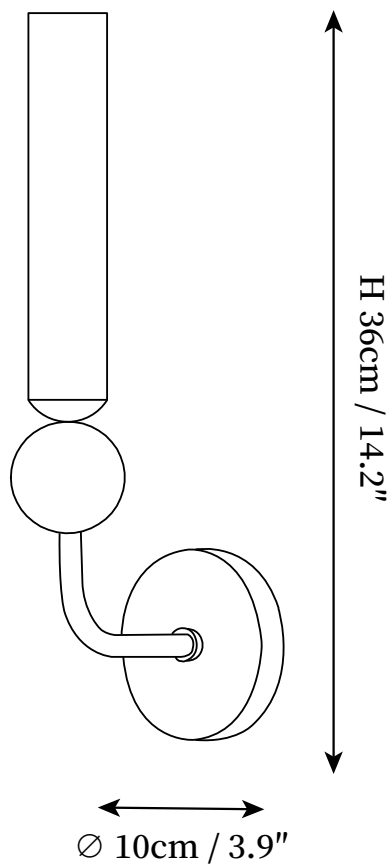

SPECIFICATION SHEET

SPECIFICATION DETAILS

*For custom options, consult factory for details

Fixture Dimensions	D 3.9" x H 14.2"
Light source	G9. (bulb not included)
Wattage	~ 5W incandescent bulb or LED equivalent.
Voltage	AC 110-240V
Mounting	Hardwired.
Dimming	Compatible with dimmable bulbs (bulb not included)
Control method	Compatible with common wall switches (not included)
Finishes	Brass, Black.
Shade Details	White.
Marble Finish	Black, Green.
Material	Brass, Marble, Acrylic.

SPECIFICATION SHEET

SPECIFICATION DETAILS

*For custom options, consult factory for details

Fixture Dimensions	D 3.9" x H 15.2"
Light source	G9. (bulb not included)
Wattage	~ 5W incandescent bulb or LED equivalent.
Voltage	AC 110-240V
Mounting	Hardwired.
Dimming	Compatible with dimmable bulbs (bulb not included)
Control method	Compatible with common wall switches (not included)
Finishes	Brass, Black.
Shade Details	White.
Marble Finish	Black, Green.
Material	Brass, Marble, Acrylic.