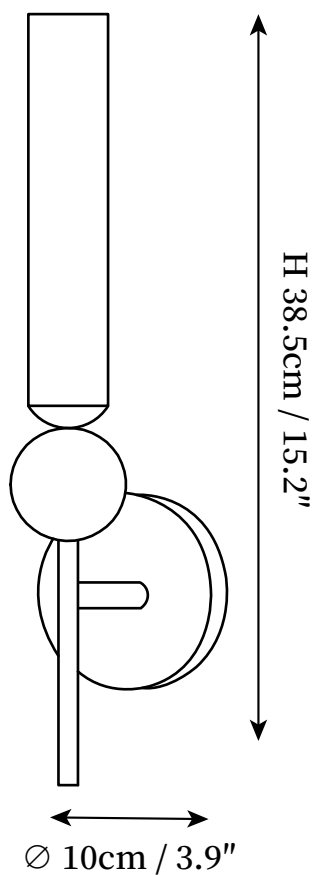

SPECIFICATION SHEET

SPECIFICATION DETAILS

*For custom options, consult factory for details

Fixture Dimensions	D 3.9" x H 14.2"
Light source	G9. (bulb not included)
Wattage	~ 5W incandescent bulb or LED equivalent.
Voltage	AC 110-240V
Mounting	Hardwired.
Dimming	Compatible with dimmable bulbs (bulb not included)
Control method	Compatible with common wall switches (not included)
Finishes	Brass, Black.
Shade Details	White.
Marble Finish	Black, Green.
Material	Brass, Marble, Acrylic.

SPECIFICATION SHEET

SPECIFICATION DETAILS

*For custom options, consult factory for details

Fixture Dimensions	D 3.9" x H 15.2"
Light source	G9. (bulb not included)
Wattage	~ 5W incandescent bulb or LED equivalent.
Voltage	AC 110-240V
Mounting	Hardwired.
Dimming	Compatible with dimmable bulbs (bulb not included)
Control method	Compatible with common wall switches (not included)
Finishes	Brass, Black.
Shade Details	White.
Marble Finish	Black, Green.
Material	Brass, Marble, Acrylic.