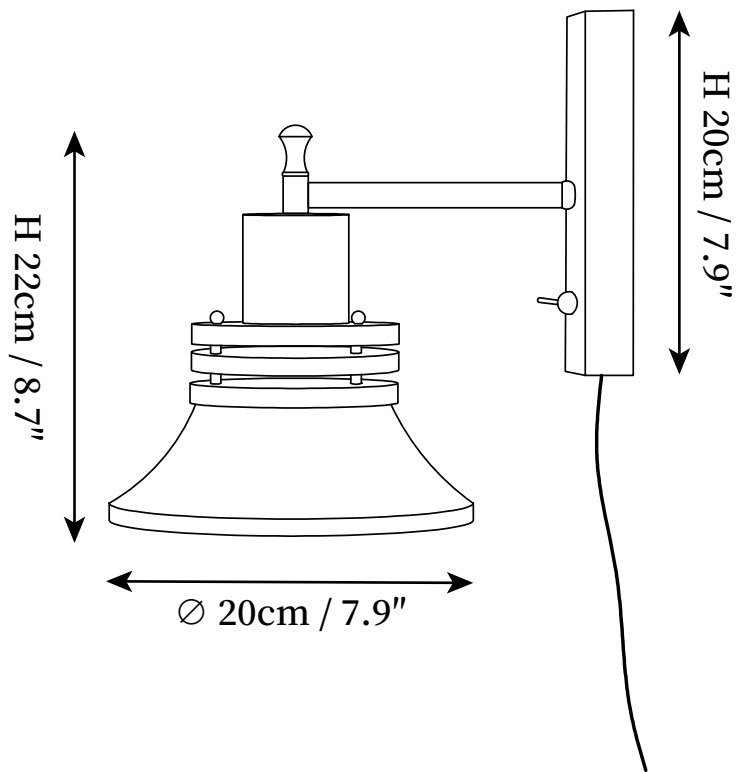

SPECIFICATION SHEET

SPECIFICATION DETAILS

*For custom options, consult factory for details

Fixture Dimensions	D 7.9" x H 8.7"
Light source	E26 or E27. (bulb not included)
Wattage	MAX 40W incandescent bulb or LED equivalent.
Voltage	AC 110-240V
Mounting	Hardwired.
Dimming	Compatible with dimmable bulbs (bulb not included)
Control method	Compatible with common wall switches (not included)
Finishes	Chrome, Orange, White.
Shade Details	Chrome.
Material	Metal.