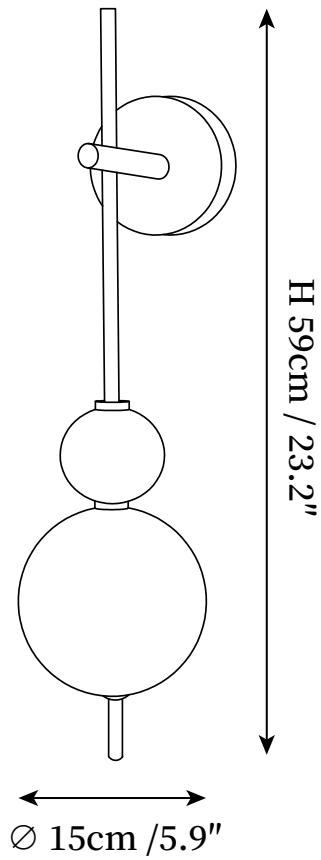

SPECIFICATION SHEET

SPECIFICATION DETAILS

*For custom options, consult factory for details

Fixture Dimensions	D 5.9" x H 23.2"
Light source	Integrated LED
Wattage	~5W
Voltage	AC 110-240V
Dimming	Not supported
CRI(Ra)	90+CRI
Mounting	Hardwired.
LED Rated Life	30000 hours
Color Temperature	Warm Light (3000K), Neutral Light (4000K), Cool Light (6000K)
Control method	Compatible with common wall switches (not included)
Finishes	Brass.
Shade Details	White acrylic.
Material	Brass, Acrylic.

SPECIFICATION SHEET

SPECIFICATION DETAILS

*For custom options, consult factory for details

Fixture Dimensions	D 5.9" x H 32.3"
Light source	Integrated LED
Wattage	~ 10W
Voltage	AC 110-240V
Dimming	Not supported
CRI(Ra)	90+CRI
Mounting	Hardwired.
LED Rated Life	30000 hours
Color Temperature	Warm Light (3000K), Neutral Light (4000K), Cool Light (6000K)
Control method	Compatible with common wall switches(not included)
Finishes	Brass.
Shade Details	White acrylic.
Material	Brass, Acrylic.

SPECIFICATION SHEET

SPECIFICATION DETAILS

*For custom options, consult factory for details

Fixture Dimensions	D 5.9" x H 41.3"
Light source	Integrated LED
Wattage	~15W
Voltage	AC 110-240V
Dimming	Not supported
CRI(Ra)	90+CRI
Mounting	Hardwired.
LED Rated Life	30000 hours
Color Temperature	Warm Light (3000K), Neutral Light (4000K), Cool Light (6000K)
Control method	Compatible with common wall switches(not included)
Finishes	Brass.
Shade Details	White acrylic.
Material	Brass, Acrylic.