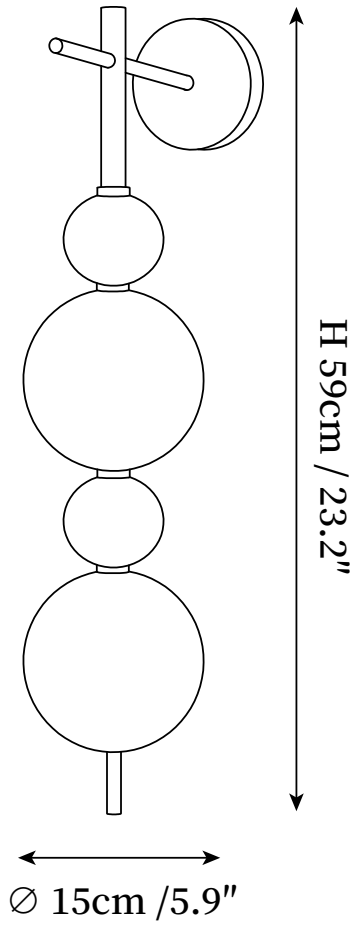

SPECIFICATION SHEET

SPECIFICATION DETAILS

*For custom options, consult factory for details

Fixture Dimensions	D 5.9" x H 23.2"
Light source	Integrated LED
Wattage	~5W
Voltage	AC 110-240V
Dimming	Not supported
CRI(Ra)	90+CRI
Mounting	Hardwired.
LED Rated Life	30000 hours
Color Temperature	Warm Light (3000K), Neutral Light (4000K), Cool Light (6000K)
Control method	Compatible with common wall switches (not included)
Finishes	Brass.
Shade Details	White acrylic.
Material	Brass, Acrylic.

SPECIFICATION SHEET

SPECIFICATION DETAILS

*For custom options, consult factory for details

Fixture Dimensions	D 5.9" x H 32.3"
Light source	Integrated LED
Wattage	~ 10W
Voltage	AC 110-240V
Dimming	Not supported
CRI(Ra)	90+CRI
Mounting	Hardwired.
LED Rated Life	30000 hours
Color Temperature	Warm Light (3000K), Neutral Light (4000K), Cool Light (6000K)
Control method	Compatible with common wall switches(not included)
Finishes	Brass.
Shade Details	White acrylic.
Material	Brass, Acrylic.

SPECIFICATION SHEET

SPECIFICATION DETAILS

*For custom options, consult factory for details

Fixture Dimensions	D 5.9" x H 41.3"
Light source	Integrated LED
Wattage	~15W
Voltage	AC 110-240V
Dimming	Not supported
CRI(Ra)	90+CRI
Mounting	Hardwired.
LED Rated Life	30000 hours
Color Temperature	Warm Light (3000K), Neutral Light (4000K), Cool Light (6000K)
Control method	Compatible with common wall switches(not included)
Finishes	Brass.
Shade Details	White acrylic.
Material	Brass, Acrylic.