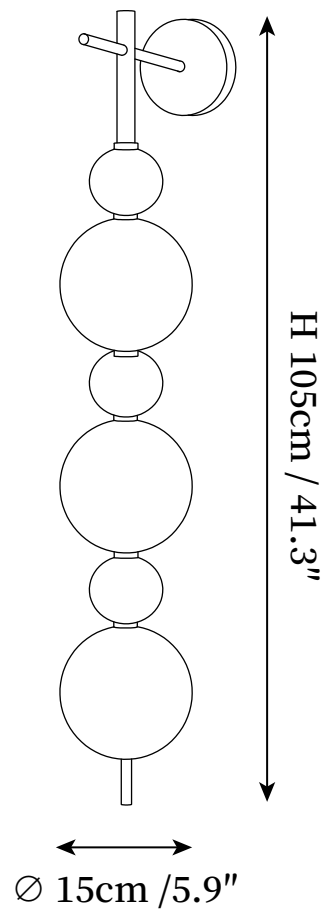

SPECIFICATION SHEET

SPECIFICATION DETAILS

*For custom options, consult factory for details

Fixture Dimensions	D 5.9" x H 23.2"
Light source	Integrated LED
Wattage	~5W
Voltage	AC 110-240V
Dimming	Not supported
CRI(Ra)	90+CRI
Mounting	Hardwired.
LED Rated Life	30000 hours
Color Temperature	Warm Light (3000K), Neutral Light (4000K), Cool Light (6000K)
Control method	Compatible with common wall switches (not included)
Finishes	Brass.
Shade Details	White acrylic.
Material	Brass, Acrylic.

SPECIFICATION SHEET

SPECIFICATION DETAILS

*For custom options, consult factory for details

Fixture Dimensions	D 5.9" x H 32.3"
Light source	Integrated LED
Wattage	~ 10W
Voltage	AC 110-240V
Dimming	Not supported
CRI(Ra)	90+CRI
Mounting	Hardwired.
LED Rated Life	30000 hours
Color Temperature	Warm Light (3000K), Neutral Light (4000K), Cool Light (6000K)
Control method	Compatible with common wall switches(not included)
Finishes	Brass.
Shade Details	White acrylic.
Material	Brass, Acrylic.

SPECIFICATION SHEET

SPECIFICATION DETAILS

*For custom options, consult factory for details

Fixture Dimensions	D 5.9" x H 41.3"
Light source	Integrated LED
Wattage	~15W
Voltage	AC 110-240V
Dimming	Not supported
CRI(Ra)	90+CRI
Mounting	Hardwired.
LED Rated Life	30000 hours
Color Temperature	Warm Light (3000K), Neutral Light (4000K), Cool Light (6000K)
Control method	Compatible with common wall switches(not included)
Finishes	Brass.
Shade Details	White acrylic.
Material	Brass, Acrylic.