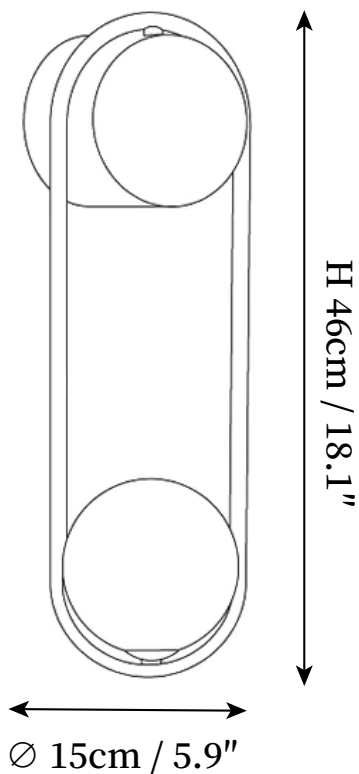

SPECIFICATION SHEET

SPECIFICATION DETAILS

*For custom options, consult factory for details

Fixture Dimensions	D 5.9" x H 18.1"
Light source	G9. (bulb not included)
Wattage	~ 5W incandescent bulb or LED equivalent.
Voltage	AC 110-240V
Mounting	Hardwired.
Dimming	Compatible with dimmable bulbs (bulb not included)
Control method	Compatible with common wall switches (not included)
Finishes	Brass, Black.
Shade Details	White.
Material	Brass, Glass.