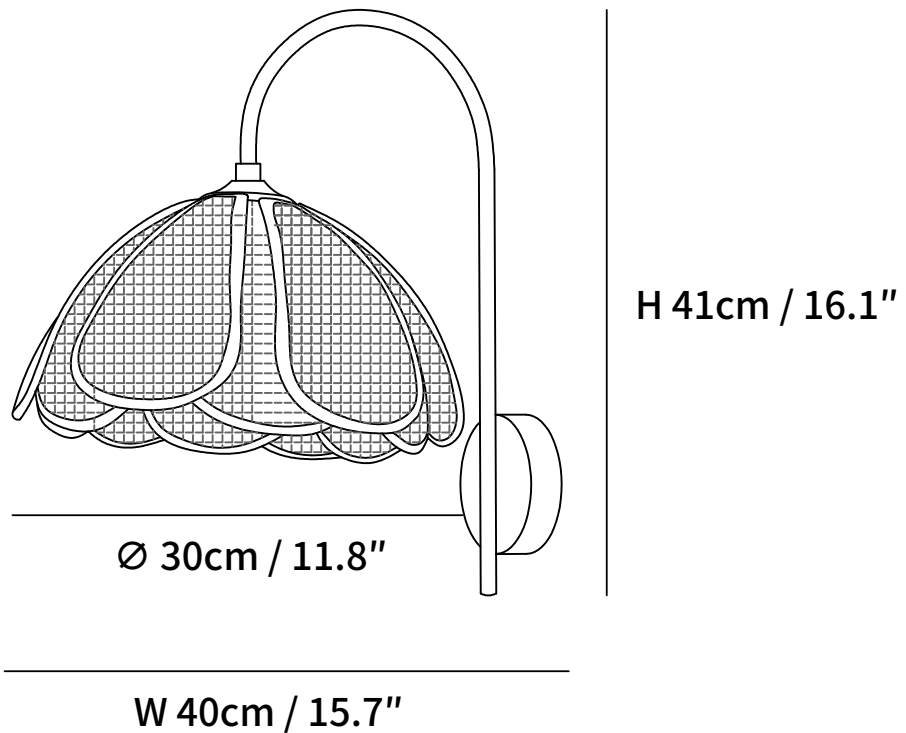

SPECIFICATION SHEET

SPECIFICATION DETAILS

*For custom options, consult factory for details

Fixture Dimensions	D 11.8" x H 16.1"
Light source	E26 or E27.
Wattage	Max 40W
Voltage	AC 110-240V
Color Temperature	Based on the purchase of light bulbs
CRI(Ra)	80CRI
Mounting	Wall
Driver Required	No
Optional Color Temps	Buy bulbs as needed
LED Rated Life	Based on bulb life (we do not supply bulbs)
Dimming	Dimming is not supported
Finishes	Black.
Shade Details	Nature rattan color.
Material	Metal, Rattan.
Wire Length	No
Wire Type	No