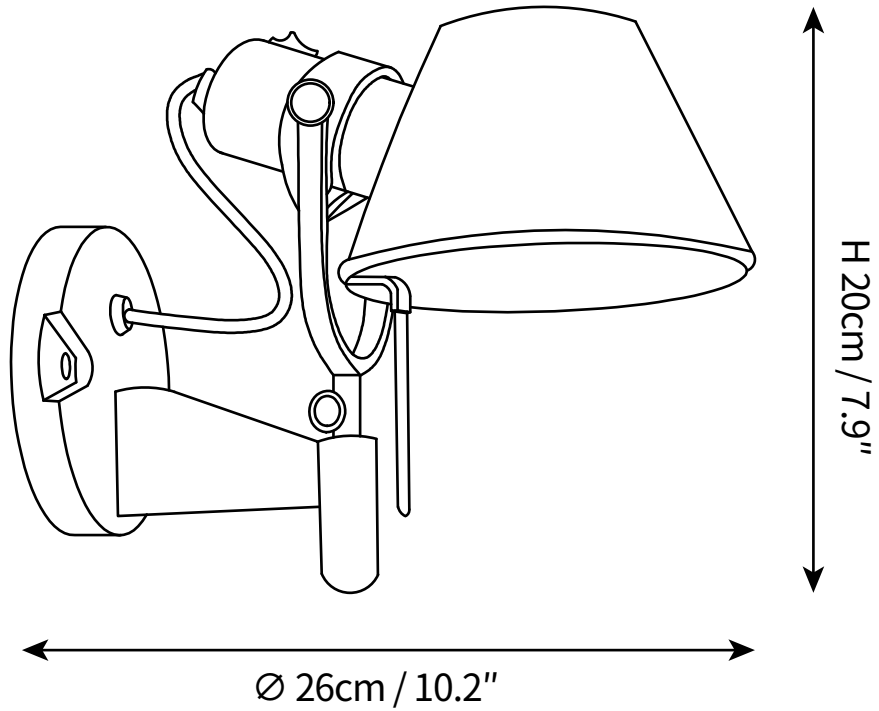

SPECIFICATION SHEET

SPECIFICATION DETAILS

*For custom options, consult factory for details

Fixture Dimensions	W 10.2" x H 7.9"
Light source	E27
Wattage	Max 40W
Voltage	AC 110-240V
Color Temperature	Based on the purchase of light bulbs
CRI(Ra)	80CRI
Mounting	Wall
Driver Required	No
Optional Color Temps	Buy bulbs as needed
LED Rated Life	Based on bulb life (we do not supply bulbs)
Dimming	Dimming is not supported
Finishes	Foggy silver, Black
Shade Details	Foggy silver, Black
Material	Metal, Aluminum
Wire Length	No
Wire Type	No