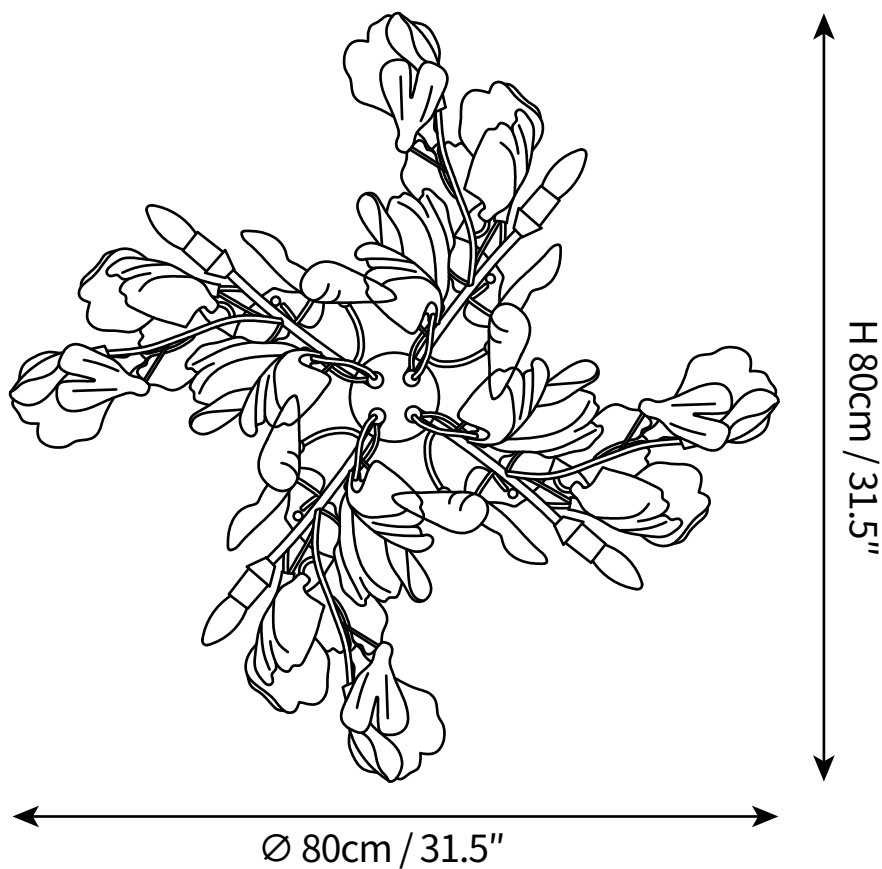

SPECIFICATION SHEET

SPECIFICATION DETAILS

*For custom options, consult factory for details

Fixture Dimensions	Ø 11.8" x H 23.6"
Light source	G9
Wattage	5W
Voltage	AC 110-240V
Color Temperature	Based on the purchase of light bulbs
CRI(Ra)	80CRI
Mounting	Wall
Driver Required	No
Optional Color Temps	Buy bulbs as needed
LED Rated Life	Based on bulb life (we do not supply bulbs)
Dimming	Dimming is not supported
Finishes	Gold
Shade Details	White
Material	Metal, Ceramics

SPECIFICATION SHEET

SPECIFICATION DETAILS

*For custom options, consult factory for details

Fixture Dimmensions	Ø 31.5" x H 31.5"
Light source	G9
Wattage	5W
Voltage	AC 110-240V
Color Temperature	Based on the purchase of light bulbs
CRI(Ra)	80CRI
Mounting	Wall
Driver Required	No
Optional Color Temps	Buy bulbs as needed
LED Rated Life	Based on bulb life (we do not supply bulbs)
Dimming	Dimming is not supported
Finishes	Gold
Shade Details	White
Material	Metal, Ceramics