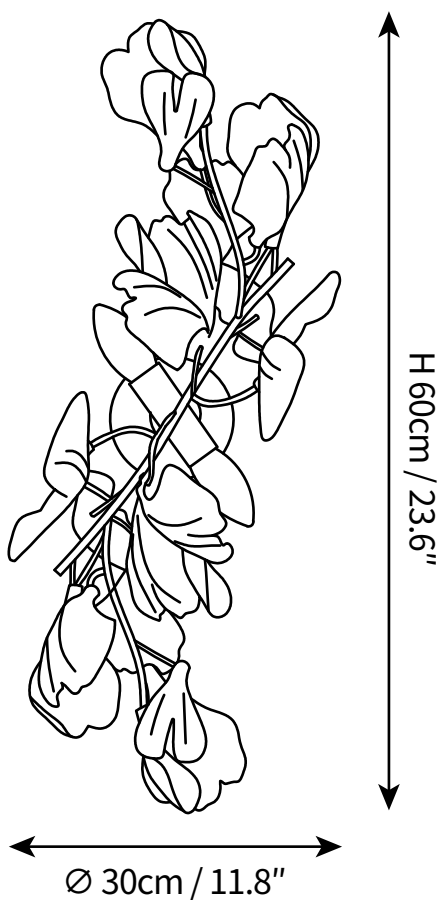

SPECIFICATION SHEET

SPECIFICATION DETAILS

*For custom options, consult factory for details

Fixture Dimensions	Ø 11.8" x H 23.6"
Light source	G9
Wattage	5W
Voltage	AC 110-240V
Color Temperature	Based on the purchase of light bulbs
CRI(Ra)	80CRI
Mounting	Wall
Driver Required	No
Optional Color Temps	Buy bulbs as needed
LED Rated Life	Based on bulb life (we do not supply bulbs)
Dimming	Dimming is not supported
Finishes	Gold
Shade Details	White
Material	Metal, Ceramics

SPECIFICATION SHEET

SPECIFICATION DETAILS

*For custom options, consult factory for details

Fixture Dimmensions	Ø 31.5" x H 31.5"
Light source	G9
Wattage	5W
Voltage	AC 110-240V
Color Temperature	Based on the purchase of light bulbs
CRI(Ra)	80CRI
Mounting	Wall
Driver Required	No
Optional Color Temps	Buy bulbs as needed
LED Rated Life	Based on bulb life (we do not supply bulbs)
Dimming	Dimming is not supported
Finishes	Gold
Shade Details	White
Material	Metal, Ceramics