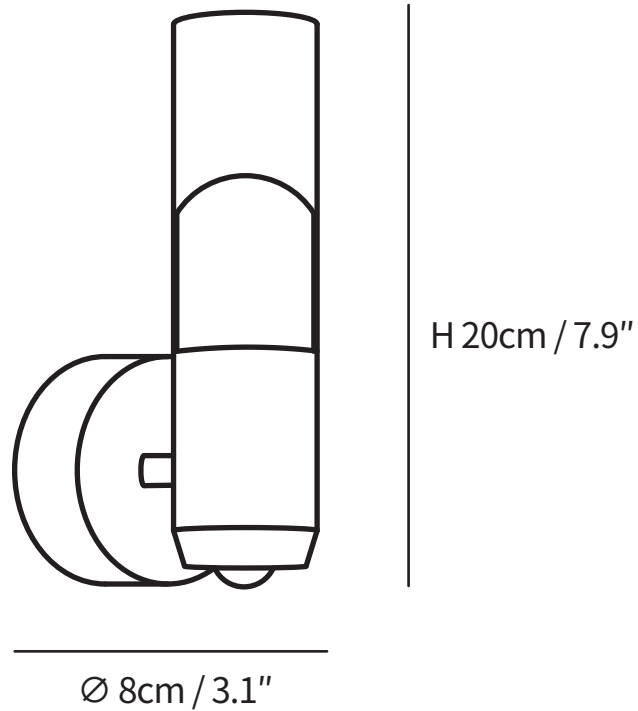

## SPECIFICATION DETAILS

\*For custom options, consult factory for details

<b>Fixture Dimensions</b>	Ø 3.1" x H 7.9"
<b>Light source</b>	Integrated LED
<b>Wattage</b>	~5 W
<b>Voltage</b>	AC 110-240V
<b>Color Temperature</b>	3000K
<b>CRI(Ra)</b>	80CRI
<b>Mounting</b>	Wall
<b>Driver Required</b>	Yes
<b>Optional Color Temps</b>	Warm Light (3000K), Neutral Light (4500K), Cool Light (6000K)
<b>LED Rated Life</b>	30000 hours
<b>Dimming</b>	Dimming is not supported
<b>Finishes</b>	Black.
<b>Shade Details</b>	Clear.
<b>Material</b>	Metal, Aluminum, Acrylic.
<b>Wire Length</b>	No
<b>Wire Type</b>	No