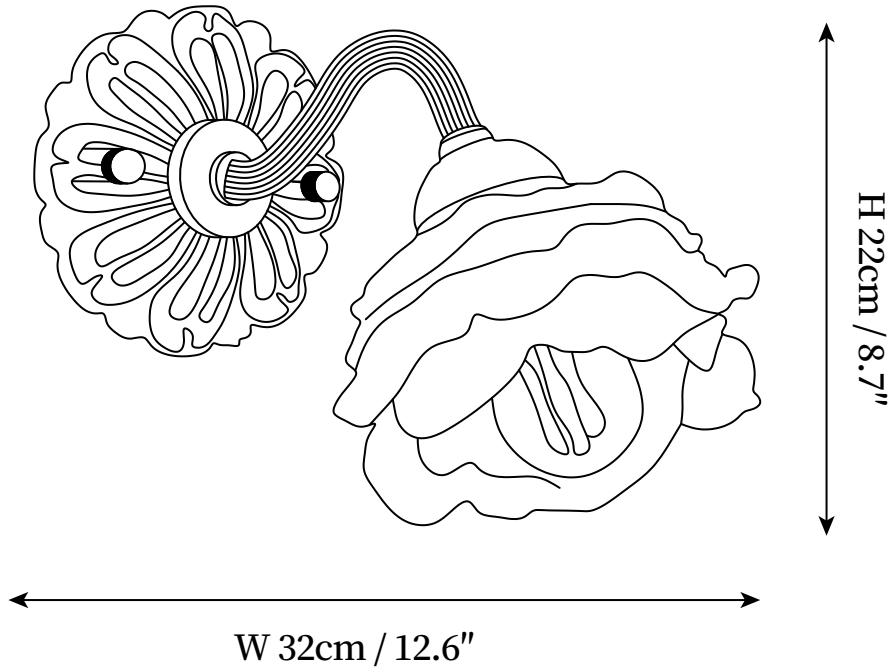

SPECIFICATION SHEET

SPECIFICATION DETAILS

*For custom options, consult factory for details

Fixture Dimensions	W 12.6" x H 8.7"
Light source	E14.(bulb not included)
Wattage	MAX 15W incandescent bulb or LED equivalent.
Voltage	AC 110-240V
Mounting	Hardwired.
Dimming	Compatible with dimmable bulbs (bulb not included)
Control method	Compatible with common wall switches(not included)
Finishes	Brass.
Shade Details	White.
Material	Brass, Glass.