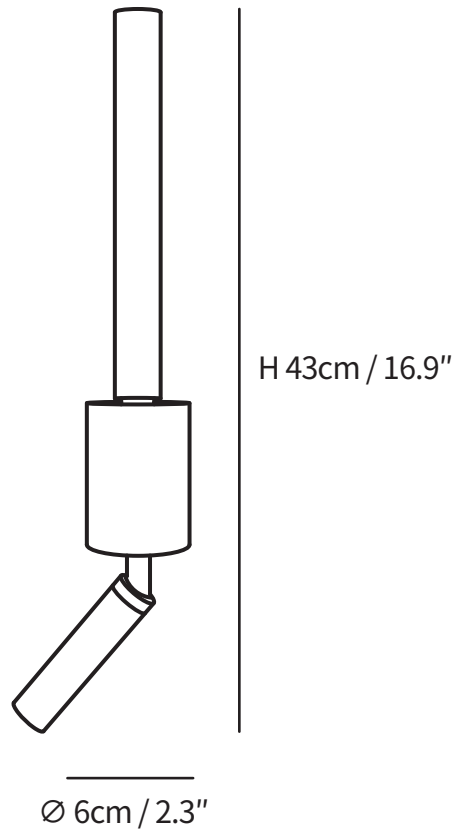

SPECIFICATION SHEET

SPECIFICATION DETAILS

*For custom options, consult factory for details

Fixture Dimensions	Ø 2.3" x H 16.9"
Light source	Integrated LED
Wattage	~5 W
Voltage	AC 110-240V
Color Temperature	3000K
CRI(Ra)	80CRI
Mounting	Wall
Driver Required	Yes
Optional Color Temps	Warm Light (3000K), Neutral Light (4500K), Cool Light (6000K)
LED Rated Life	30000 hours
Dimming	Dimming is not supported
Finishes	White, Black.
Shade Details	Clear.
Material	Metal, Aluminum, Acrylic.
Wire Length	No
Wire Type	No