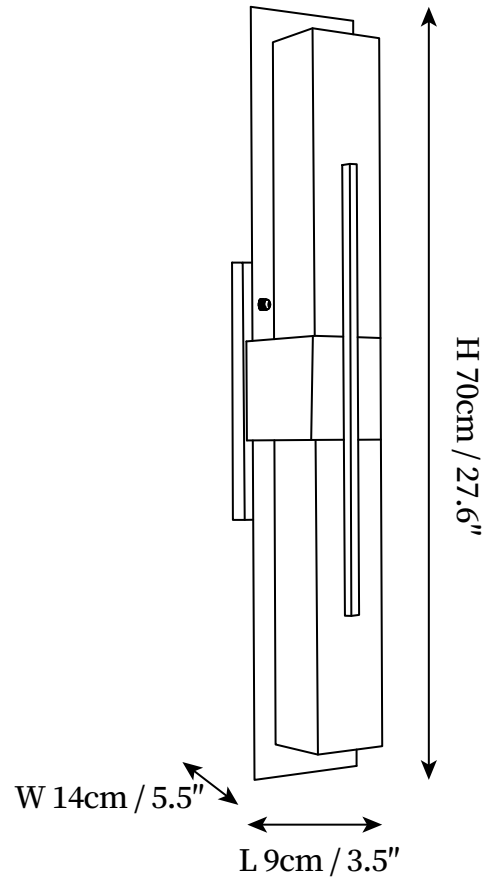

SPECIFICATION SHEET

SPECIFICATION DETAILS

*For custom options, consult factory for details

Fixture Dimmensions	L 3.5" x W 5.5" x H 27.6"
Light source	Integrated LED
Wattage	~10 Watts
Voltage	AC 110-240V.
Dimming	Not supported
CRI(Ra)	90+CRI
Mounting	Hardwired.
LED Rated Life	30000 hours
Color Temperature	Warm Light (3000K), Neutral Light (4000K), Cool Light (6000K)
Control method	Compatible with common wall switches (not included)
Finishes	Black.
Shade Details	White.
Material	Stainless Steel, Acrylic.