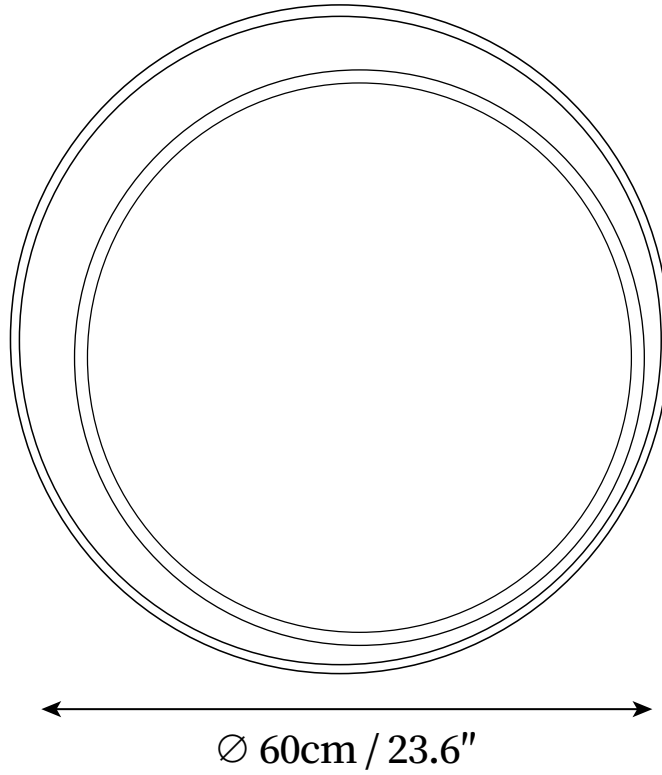

## SPECIFICATION DETAILS

\*For custom options, consult factory for details

---

<b>Fixture Dimensions</b>	D 23.6"
<b>Light source</b>	Integrated LED
<b>Wattage</b>	~10 Watts
<b>Voltage</b>	AC 110-240V (Wired version) / DC 3.2V (Solar-powered version).
<b>Dimming</b>	Not supported
<b>CRI(Ra)</b>	90+CRI
<b>Mounting</b>	Hardwired.
<b>LED Rated Life</b>	30000 hours
<b>Color Temperature</b>	Warm Light (3000K), Neutral Light (4000K), Cool Light (6000K)
<b>Control method</b>	Compatible with common wall switches (not included)
<b>Finishes</b>	Black.
<b>Shade Details</b>	White.
<b>Material</b>	Stainless steel, PC.