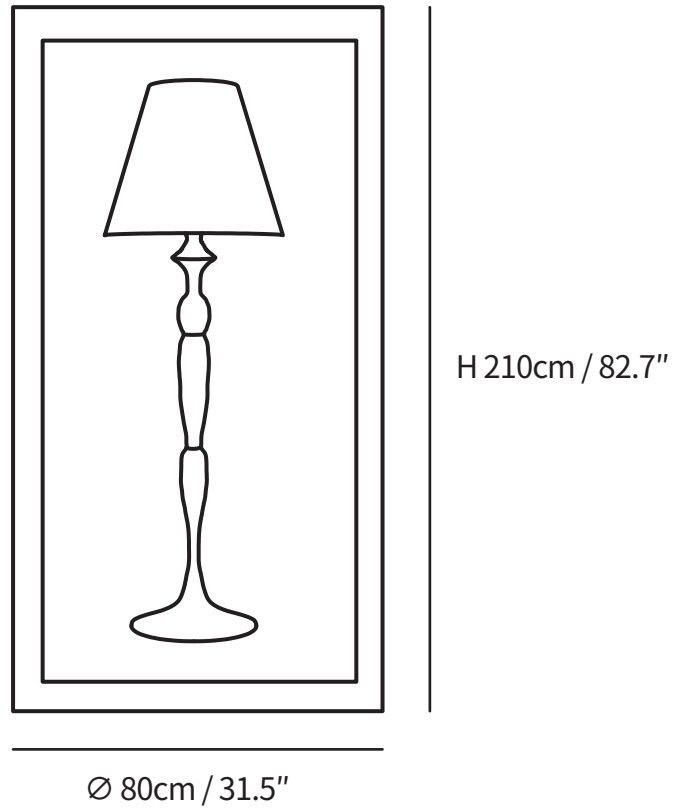

SPECIFICATION SHEET

H 65.5cm / 25.8"

Ø 39.5cm / 15.6"

SPECIFICATION DETAILS

*For custom options, consult factory for details

Fixture Dimensions	Ø 15.6" x H 25.8"
Light source	Integrated LED
Wattage	~5 W
Voltage	AC 110-240V
Color Temperature	3000K
CRI(Ra)	80CRI
Mounting	Wall
Driver Required	Yes
Optional Color Temps	Warm Light (3000K), Neutral Light (4500K), Cool Light (6000K)
LED Rated Life	30000 hours
Dimming	Dimming is not supported
Finishes	White.
Shade Details	White
Material	Aluminum, Plaster.

SPECIFICATION SHEET

SPECIFICATION DETAILS

*For custom options, consult factory for details

Fixture Dimensions	Ø 31.5" x H 82.7"
Light source	Integrated LED
Wattage	~5 W
Voltage	AC 110-240V
Color Temperature	3000K
CRI(Ra)	80CRI
Mounting	Wall
Driver Required	Yes
Optional Color Temps	Warm Light (3000K), Neutral Light (4500K), Cool Light (6000K)
LED Rated Life	30000 hours
Dimming	Dimming is not supported
Finishes	White.
Shade Details	White
Material	Aluminum, Plaster.