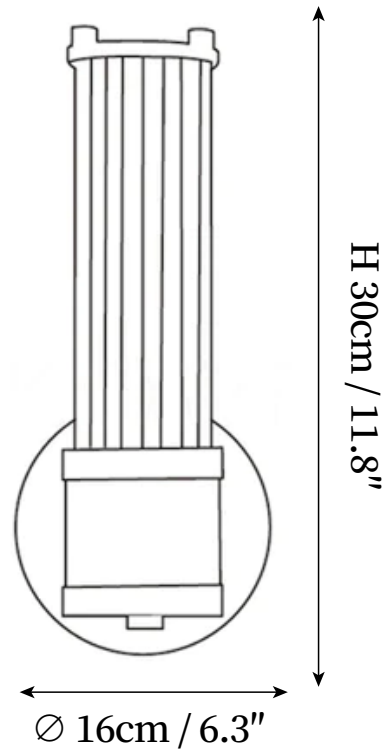

SPECIFICATION SHEET

SPECIFICATION DETAILS

*For custom options, consult factory for details

Fixture Dimensions	D 6.3" x H 11.8"
Light source	E14. (bulb not included)
Wattage	MAX 15W incandescent bulb or LED equivalent.
Voltage	AC 110-240V
Mounting	Hardwired.
Dimming	Compatible with dimmable bulbs (bulb not included)
Control method	Compatible with common wall switches (not included)
Finishes	Brass.
Shade Details	Clear.
Material	Brass, Crystal glass.

SPECIFICATION SHEET

SPECIFICATION DETAILS

*For custom options, consult factory for details

Fixture Dimensions	D 6.3" x H 17.7"
Light source	E14. (bulb not included)
Wattage	MAX 15W incandescent bulb or LED equivalent.
Voltage	AC 110-240V
Mounting	Hardwired.
Dimming	Compatible with dimmable bulbs (bulb not included)
Control method	Compatible with common wall switches (not included)
Finishes	Brass.
Shade Details	Clear.
Material	Brass, Crystal glass.