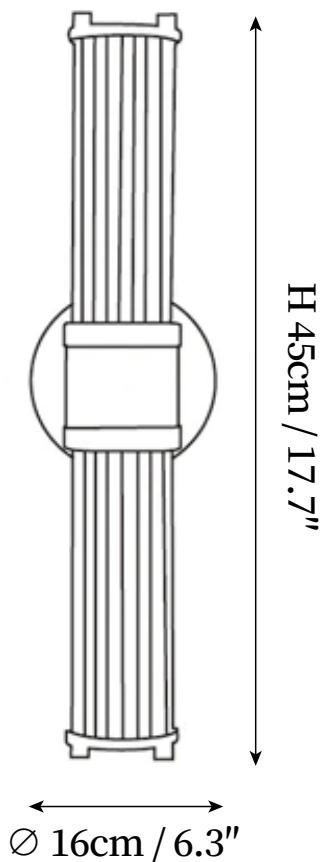

SPECIFICATION SHEET

SPECIFICATION DETAILS

*For custom options, consult factory for details

Fixture Dimensions	D 6.3" x H 11.8"
Light source	E14. (bulb not included)
Wattage	MAX 15W incandescent bulb or LED equivalent.
Voltage	AC 110-240V
Mounting	Hardwired.
Dimming	Compatible with dimmable bulbs (bulb not included)
Control method	Compatible with common wall switches (not included)
Finishes	Brass.
Shade Details	Clear.
Material	Brass, Crystal glass.

SPECIFICATION SHEET

SPECIFICATION DETAILS

*For custom options, consult factory for details

Fixture Dimensions	D 6.3" x H 17.7"
Light source	E14. (bulb not included)
Wattage	MAX 15W incandescent bulb or LED equivalent.
Voltage	AC 110-240V
Mounting	Hardwired.
Dimming	Compatible with dimmable bulbs (bulb not included)
Control method	Compatible with common wall switches (not included)
Finishes	Brass.
Shade Details	Clear.
Material	Brass, Crystal glass.