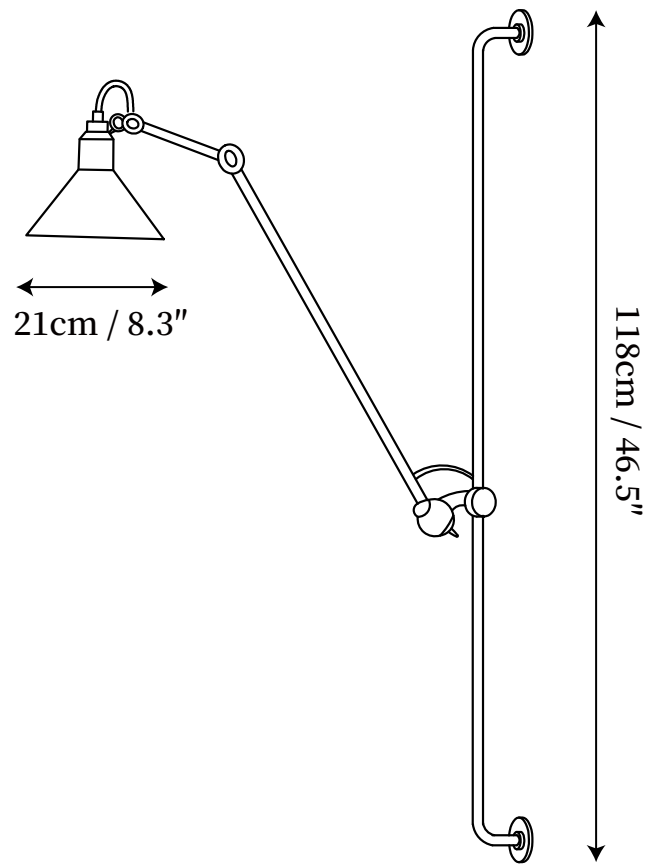

## SPECIFICATION DETAILS

\*For custom options, consult factory for details

<b>Fixture Dimensions</b>	D 8.3" x H 46.5"
<b>Light source</b>	E27
<b>Wattage</b>	Max 40W
<b>Voltage</b>	AC 110-240V
<b>Color Temperature</b>	Based on the purchase of light bulbs
<b>CRI(Ra)</b>	80CRI
<b>Mounting</b>	Wall
<b>Driver Required</b>	No
<b>Optional Color Temps</b>	Buy bulbs as needed
<b>LED Rated Life</b>	Based on bulb life (we do not supply bulbs)
<b>Dimming</b>	Dimming is not supported
<b>Finishes</b>	White, Black, Red, Yellow, Grey
<b>Shade Details</b>	White, Black, Red, Yellow, Grey
<b>Material</b>	Metal