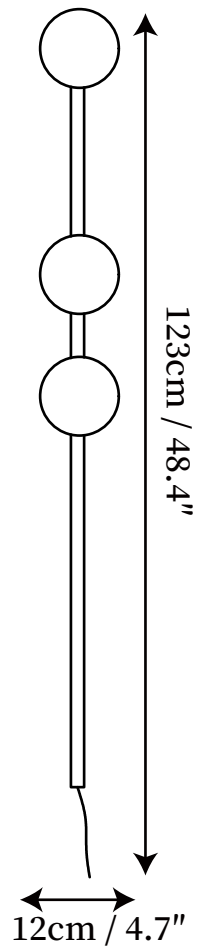

# SPECIFICATION SHEET

---

## SPECIFICATION DETAILS

\*For custom options, consult factory for details

<b>Fixture Dimensions</b>	D 4.7" x H 48.4"
<b>Light source</b>	G9
<b>Wattage</b>	~5W
<b>Voltage</b>	AC 110-240V
<b>Color Temperature</b>	3000k
<b>CRI(Ra)</b>	80CRI
<b>Mounting</b>	Wall
<b>Driver Required</b>	No
<b>Optional Color Temps</b>	Buy bulbs as needed
<b>LED Rated Life</b>	Based on bulb life (we do not supply bulbs)
<b>Dimming</b>	Dimming is not supported
<b>Finishes</b>	Gold, Black
<b>Shade Details</b>	White
<b>Material</b>	Metal, Glass
<b>Wire Length</b>	No
<b>Wire Type</b>	No