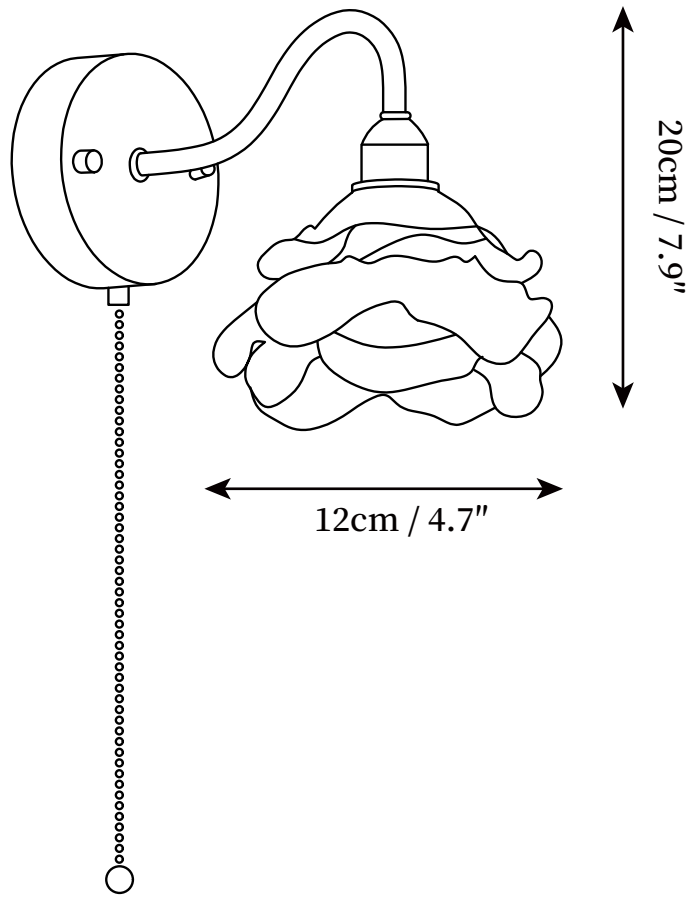

SPECIFICATION SHEET

SPECIFICATION DETAILS

*For custom options, consult factory for details

Fixture Dimensions	D 4.7" x H 7.9"
Light source	E14
Wattage	Max 12W
Voltage	AC 110-240V
Color Temperature	Based on the purchase of light bulbs
CRI(Ra)	80CRI
Mounting	Wall
Driver Required	No
Optional Color Temps	Buy bulbs as needed
LED Rated Life	Based on bulb life (we do not supply bulbs)
Dimming	Dimming is not supported
Finishes	Gold
Shade Details	Clear glass, White frosted glass
Material	Brass, Glass
Wire Length	No
Wire Type	No