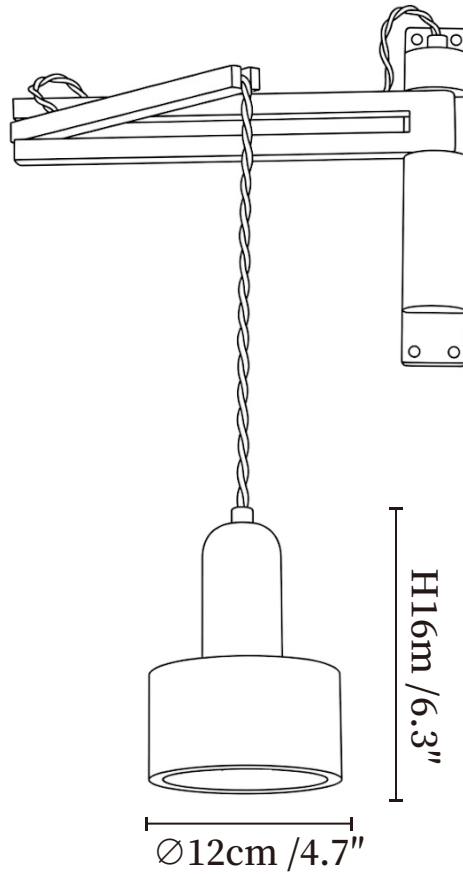

## SPECIFICATION DETAILS

\*For custom options, consult factory for details

<b>Fixture Dimensions</b>	Ø 4.7" x H 6.3"
<b>Light source</b>	E26 or E27(bulb not included)
<b>Wattage</b>	MAX 40W incandescent bulb or LED equivalent.
<b>Voltage</b>	AC 110-240V
<b>Mounting</b>	Hardwired.
<b>Dimming</b>	Compatible with dimmable bulbs (bulb not included)
<b>Control method</b>	Compatible with common wall switches(not included)
<b>Finishes</b>	Black Travertine, Walnut Wood.
<b>Shade Details</b>	Black Travertine.
<b>Material</b>	Metal, Black Travertine, Wood.