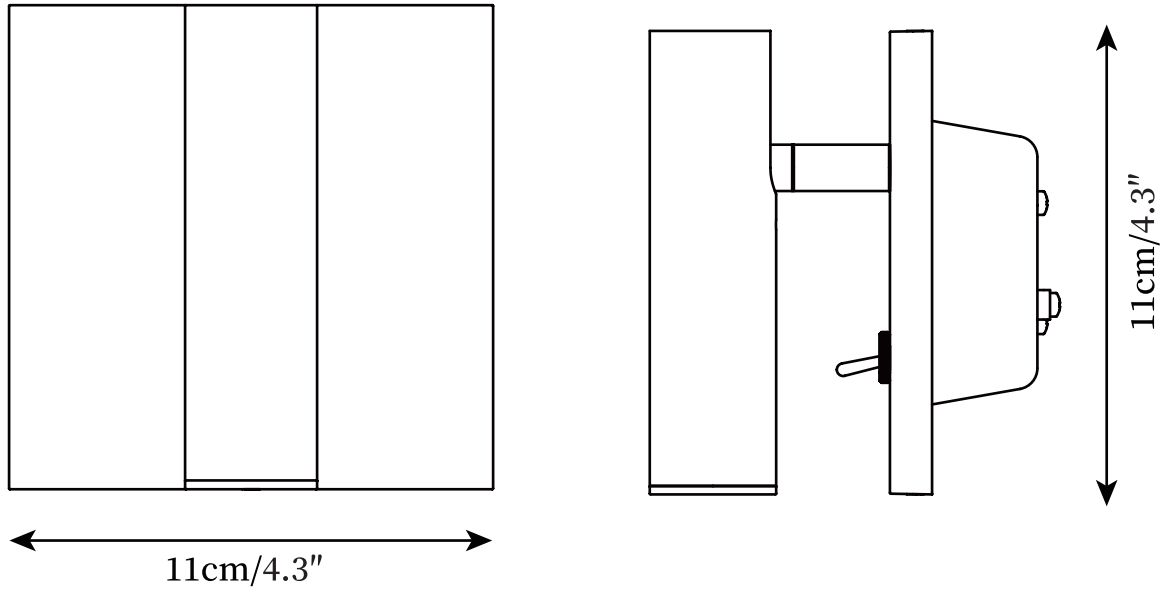

SPECIFICATION SHEET

SPECIFICATION DETAILS

*For custom options, consult factory for details

Fixture Dimensions	D 4.3" x H 4.3"
Light source	Integrated LED
Wattage	~3 W
Voltage	AC 110-240V
Color Temperature	3000k
CRI(Ra)	80CRI
Mounting	Wall
Driver Required	Yes
Optional Color Temps	Warm White (3000K), Cool White (6000K), Daylight (4000K)
LED Rated Life	30000 hours
Dimming	Dimming is not supported
Finishes	Black, Copper plating
Shade Details	Black, Copper plating
Material	Aluminum alloy, Metal