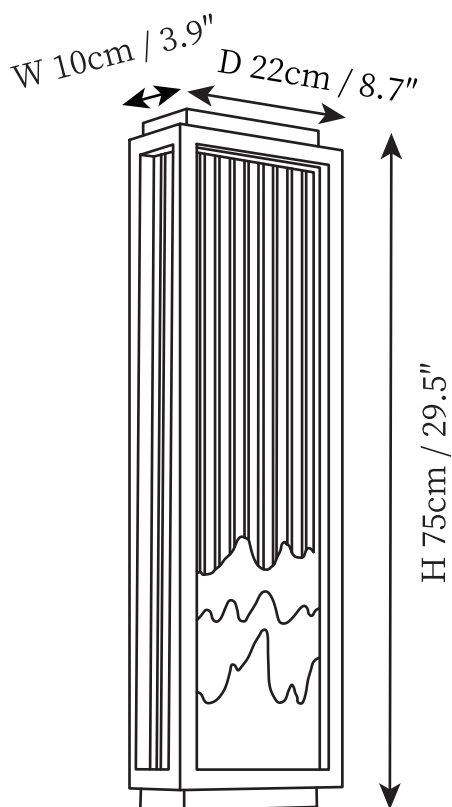

SPECIFICATION SHEET

SPECIFICATION DETAILS

*For custom options, consult factory for details

Fixture Dimensions	D 8.7" x H 29.5"
Light source	Integrated LED
Wattage	20W
Voltage	Solar power storage
Color Temperature	3000k
CRI(Ra)	80CRI
Mounting	Wall
Driver Required	Yes
Optional Color Temps	Warm Light (3000K), Neutral Light (4500K), Cool Light (6000K)
LED Rated Life	30000 hours
Dimming	Dimming is not supported
Finishes	Brown.
Shade Details	White.
Material	Stainless Steel, Alabaster.
Wire Length	No
Wire Type	No