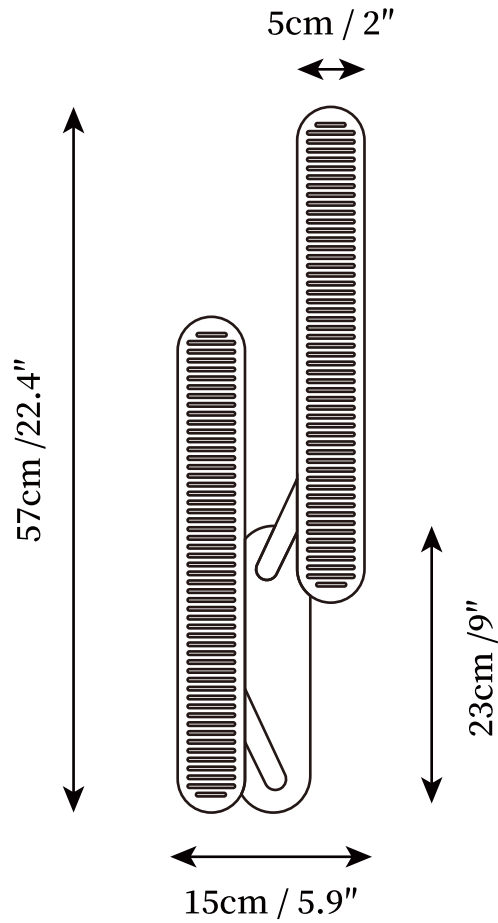

SPECIFICATION SHEET

SPECIFICATION DETAILS

*For custom options, consult factory for details

Fixture Dimensions	D 15.8" x H 2.4"
Light source	Integrated LED
Wattage	~8 Watts
Voltage	AC 110-240V
Dimming	Not supported
CRI(Ra)	90+CRI
Mounting	Hardwired.
LED Rated Life	30000 hours
Color Temperature	Warm Light (3000K), Neutral Light (4000K), Cool Light (6000K)
Control method	Compatible with common wall switch (not included).
Finishes	Polished brass
Shade Details	Polished brass
Material	Brass, Acrylic

SPECIFICATION SHEET

SPECIFICATION DETAILS

*For custom options, consult factory for details

Fixture Dimensions	D 3.9" x H 15.8"
Light source	Integrated LED
Wattage	~8 Watts
Voltage	AC 110-240V
Dimming	Not supported
CRI(Ra)	90+CRI
Mounting	Hardwired.
LED Rated Life	30000 hours
Color Temperature	Warm Light (3000K), Neutral Light (4000K), Cool Light (6000K)
Control method	Compatible with common wall switch (not included).
Finishes	Polished brass
Shade Details	Polished brass
Material	Brass, Acrylic

SPECIFICATION SHEET

SPECIFICATION DETAILS

*For custom options, consult factory for details

Fixture Dimensions	D 5.9" x H 22.4"
Light source	Integrated LED
Wattage	~8 Watts
Voltage	AC 110-240V
Dimming	Not supported
CRI(Ra)	90+CRI
Mounting	Hardwired.
LED Rated Life	30000 hours
Color Temperature	Warm Light (3000K), Neutral Light (4000K), Cool Light (6000K)
Control method	Compatible with common wall switch (not included).
Finishes	Polished brass
Shade Details	Polished brass
Material	Brass, Acrylic