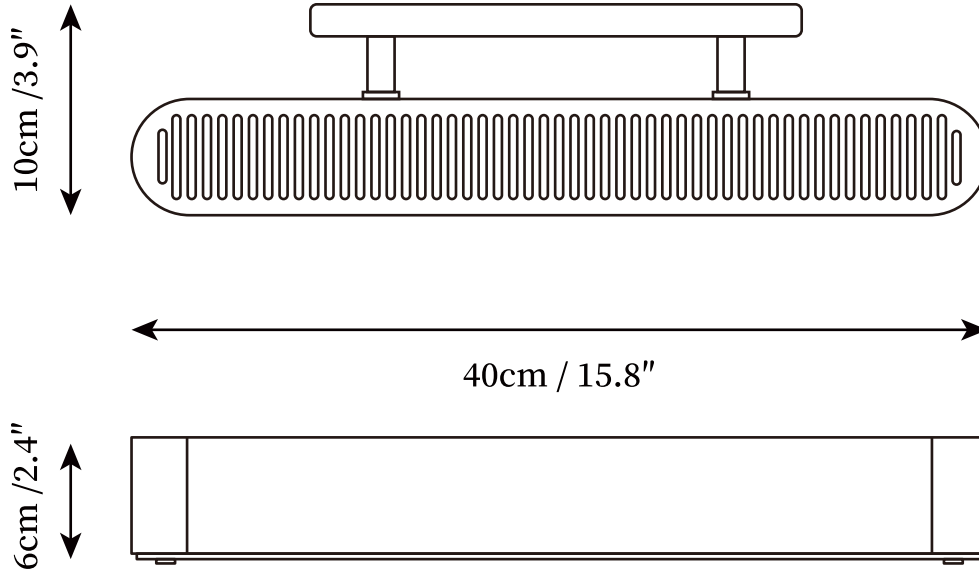

SPECIFICATION SHEET

SPECIFICATION DETAILS

*For custom options, consult factory for details

Fixture Dimensions	D 15.8" x H 2.4"
Light source	Integrated LED
Wattage	~8 Watts
Voltage	AC 110-240V
Dimming	Not supported
CRI(Ra)	90+CRI
Mounting	Hardwired.
LED Rated Life	30000 hours
Color Temperature	Warm Light (3000K), Neutral Light (4000K), Cool Light (6000K)
Control method	Compatible with common wall switch (not included).
Finishes	Polished brass
Shade Details	Polished brass
Material	Brass, Acrylic

SPECIFICATION SHEET

SPECIFICATION DETAILS

*For custom options, consult factory for details

Fixture Dimensions	D 3.9" x H 15.8"
Light source	Integrated LED
Wattage	~8 Watts
Voltage	AC 110-240V
Dimming	Not supported
CRI(Ra)	90+CRI
Mounting	Hardwired.
LED Rated Life	30000 hours
Color Temperature	Warm Light (3000K), Neutral Light (4000K), Cool Light (6000K)
Control method	Compatible with common wall switch (not included).
Finishes	Polished brass
Shade Details	Polished brass
Material	Brass, Acrylic

SPECIFICATION SHEET

SPECIFICATION DETAILS

*For custom options, consult factory for details

Fixture Dimensions	D 5.9" x H 22.4"
Light source	Integrated LED
Wattage	~8 Watts
Voltage	AC 110-240V
Dimming	Not supported
CRI(Ra)	90+CRI
Mounting	Hardwired.
LED Rated Life	30000 hours
Color Temperature	Warm Light (3000K), Neutral Light (4000K), Cool Light (6000K)
Control method	Compatible with common wall switch (not included).
Finishes	Polished brass
Shade Details	Polished brass
Material	Brass, Acrylic