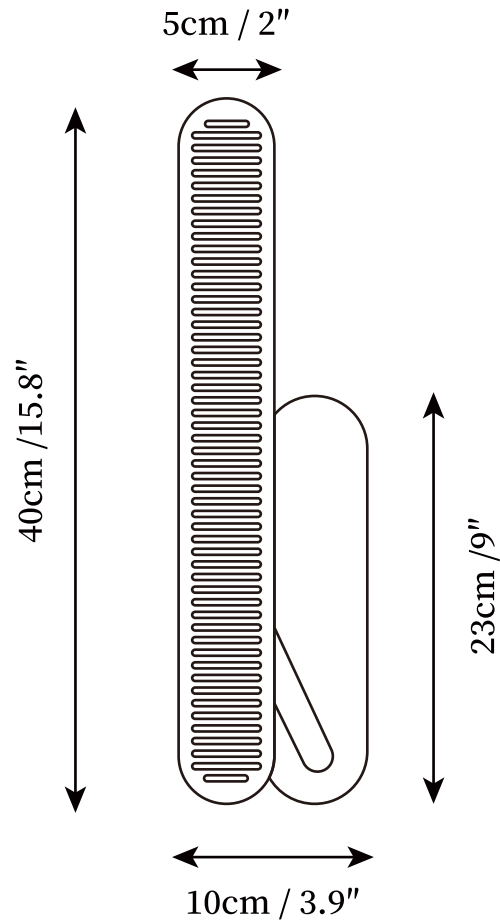

SPECIFICATION SHEET

SPECIFICATION DETAILS

*For custom options, consult factory for details

Fixture Dimensions	D 15.8" x H 2.4"
Light source	Integrated LED
Wattage	~8 Watts
Voltage	AC 110-240V
Dimming	Not supported
CRI(Ra)	90+CRI
Mounting	Hardwired.
LED Rated Life	30000 hours
Color Temperature	Warm Light (3000K), Neutral Light (4000K), Cool Light (6000K)
Control method	Compatible with common wall switch (not included).
Finishes	Polished brass
Shade Details	Polished brass
Material	Brass, Acrylic

SPECIFICATION SHEET

SPECIFICATION DETAILS

*For custom options, consult factory for details

Fixture Dimensions	D 3.9" x H 15.8"
Light source	Integrated LED
Wattage	~8 Watts
Voltage	AC 110-240V
Dimming	Not supported
CRI(Ra)	90+CRI
Mounting	Hardwired.
LED Rated Life	30000 hours
Color Temperature	Warm Light (3000K), Neutral Light (4000K), Cool Light (6000K)
Control method	Compatible with common wall switch (not included).
Finishes	Polished brass
Shade Details	Polished brass
Material	Brass, Acrylic

SPECIFICATION SHEET

SPECIFICATION DETAILS

*For custom options, consult factory for details

Fixture Dimensions	D 5.9" x H 22.4"
Light source	Integrated LED
Wattage	~8 Watts
Voltage	AC 110-240V
Dimming	Not supported
CRI(Ra)	90+CRI
Mounting	Hardwired.
LED Rated Life	30000 hours
Color Temperature	Warm Light (3000K), Neutral Light (4000K), Cool Light (6000K)
Control method	Compatible with common wall switch (not included).
Finishes	Polished brass
Shade Details	Polished brass
Material	Brass, Acrylic