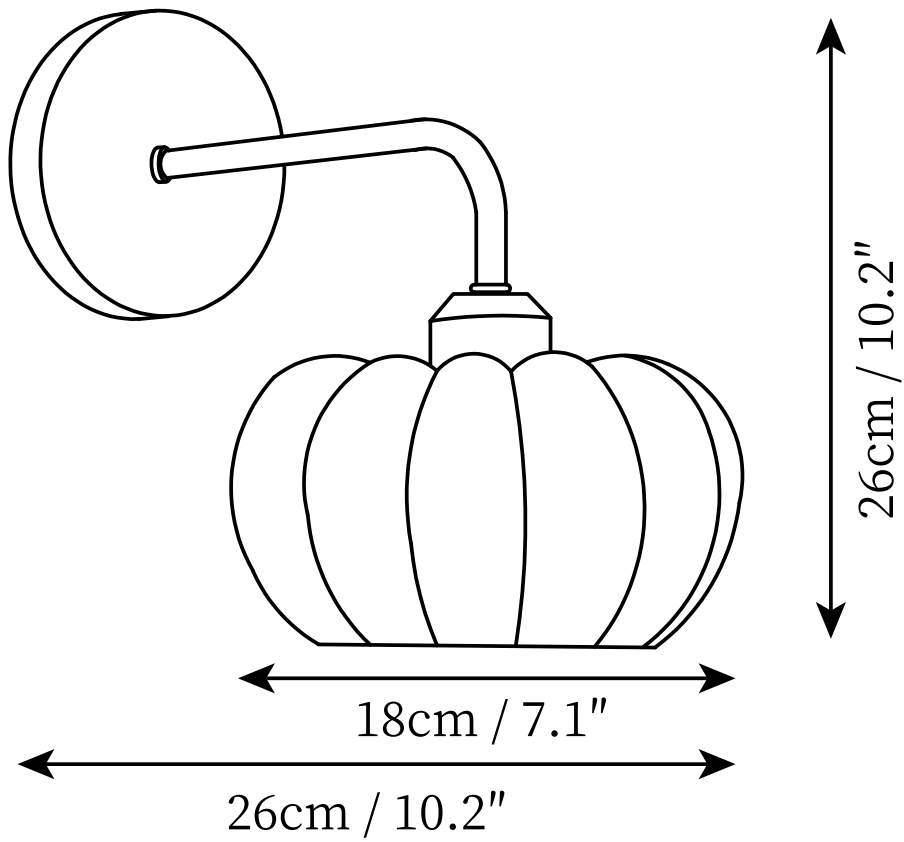

# SPECIFICATION SHEET

---

## SPECIFICATION DETAILS

\*For custom options, consult factory for details

<b>Fixture Dimensions</b>	D 7.1" x H 10.2"
<b>Light source</b>	E27
<b>Wattage</b>	Max 40W
<b>Voltage</b>	AC 110-240V
<b>Color Temperature</b>	Based on the purchase of light bulbs
<b>CRI(Ra)</b>	80CRI
<b>Mounting</b>	Wall
<b>Driver Required</b>	No
<b>Optional Color Temps</b>	Buy bulbs as needed
<b>LED Rated Life</b>	Based on bulb life (we do not supply bulbs)
<b>Dimming</b>	Dimming is not supported
<b>Finishes</b>	Yellow, Gold, Wood color.
<b>Shade Details</b>	Yellow.
<b>Material</b>	Metal, Environmental Resin, Wooden.
<b>Wire Length</b>	No
<b>Wire Type</b>	No