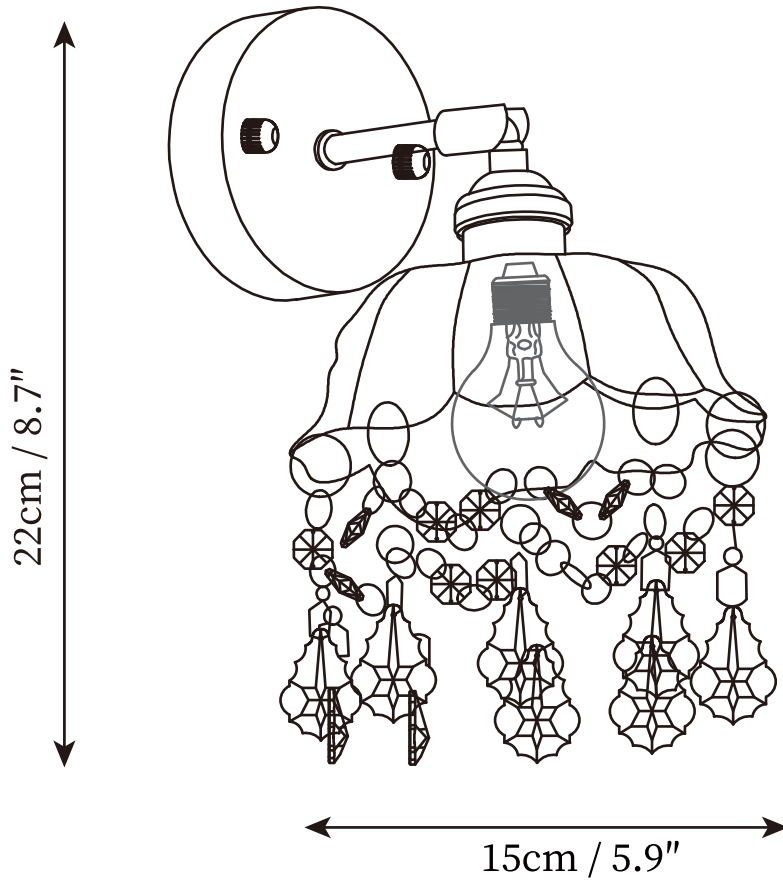

SPECIFICATION SHEET

SPECIFICATION DETAILS

*For custom options, consult factory for details

Fixture Dimmensions	D 5.9" x H 8.7"
Light source	E27
Wattage	~40 W
Voltage	AC 110-240V
Color Temperature	Based on the purchase of light bulbs
CRI(Ra)	80CRI
Mounting	Wall
Driver Required	NO
Optional Color Temps	Buy bulbs as needed
LED Rated Life	Based on bulb life (we do not supply bulbs)
Dimming	Dimming is not supported
Finishes	Gold
Shade Details	Transparent
Material	Metal, Glass, Crystal