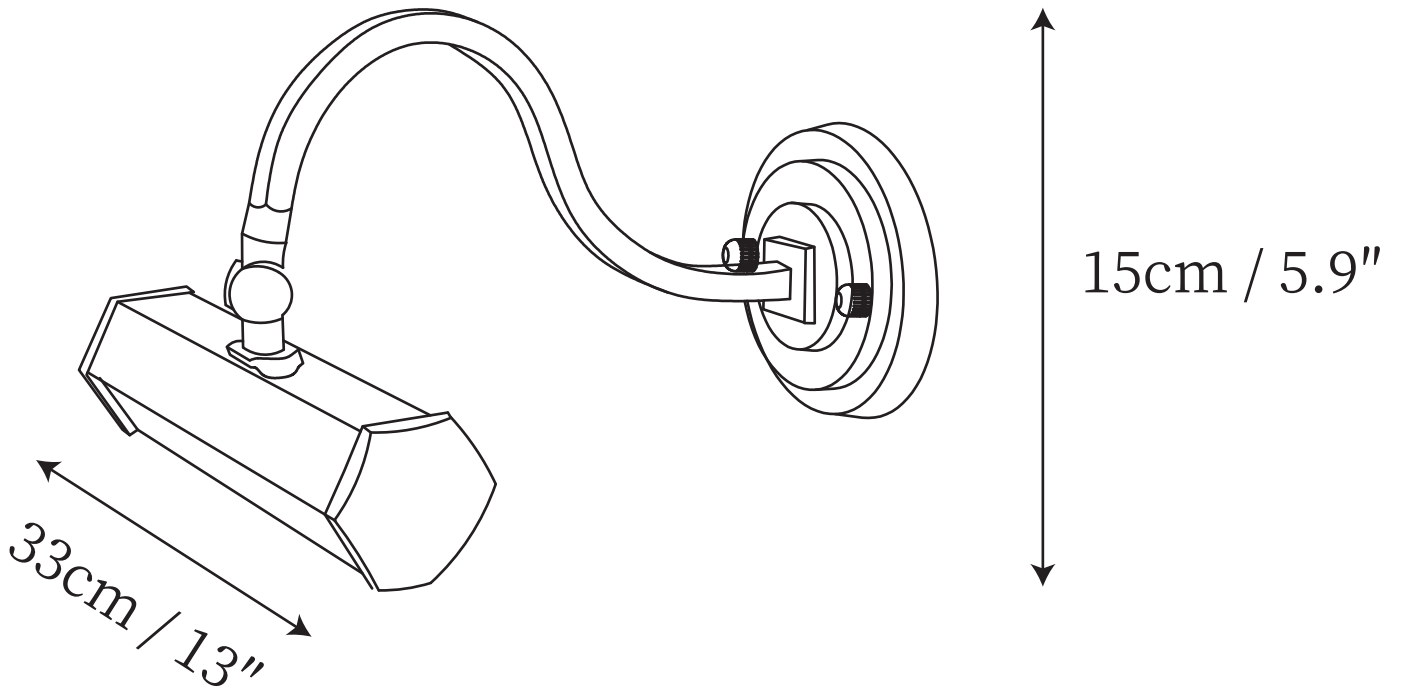

SPECIFICATION SHEET

SPECIFICATION DETAILS

*For custom options, consult factory for details

Fixture Dimensions	D 9.8" x H 5.9" / D 13" x H 5.9"
Light source	G9
Wattage	5W
Voltage	AC 110-240V
Color Temperature	Based on the purchase of light bulbs 80CRI
Mounting	Wall
Driver Required	NO
Optional Color Temps	Buy bulbs as needed
LED Rated Life	Based on bulb life (we do not supply bulbs)
Dimming	Dimming is not supported
Finishes	Chrome, Gold
Shade Details	Chrome, Gold
Material	Metal