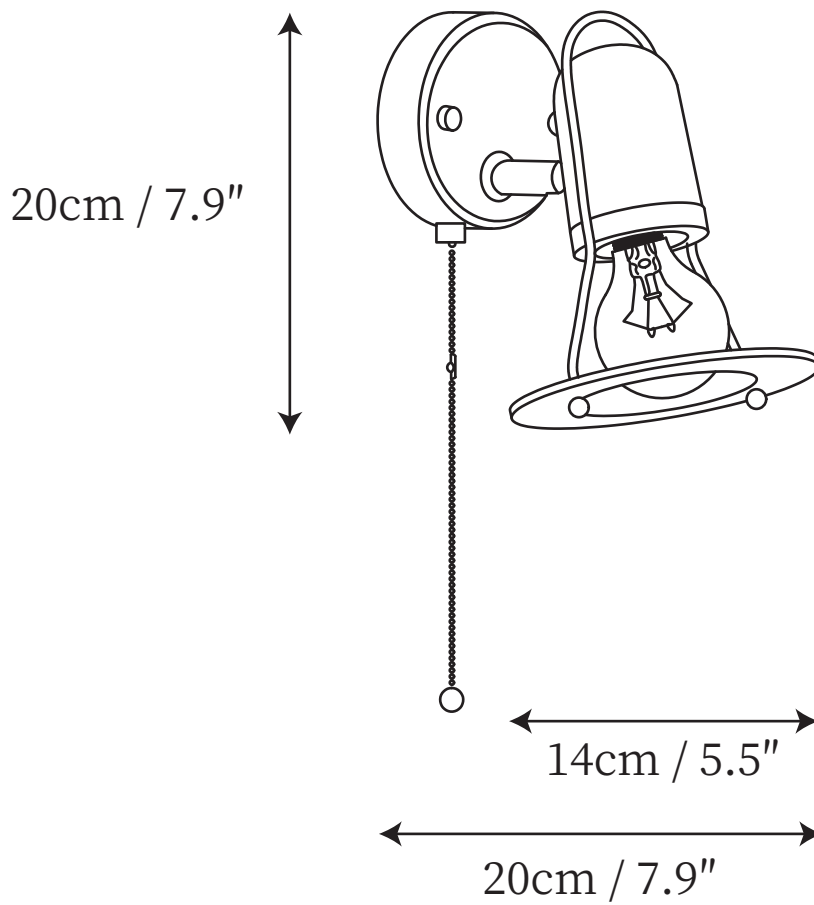

SPECIFICATION SHEET

SPECIFICATION DETAILS

*For custom options, consult factory for details

Fixture Dimensions	D 5.5" x W 7.9" x H 7.9"
Light source	E26 or E27
Wattage	Max 40W
Voltage	AC 110-240V
Color Temperature	Based on the purchase of light bulbs
CRI(Ra)	80CRI
Mounting	Table
Driver Required	NO
Optional Color Temps	Buy bulbs as needed
LED Rated Life	Based on bulb life (we do not supply bulbs)
Dimming	Dimming is not supported
Finishes	Gold, Chrome, Wood
Shade Details	Clear
Material	Metal, Acrylic, Wood
Wire Length	No
Wire Type	No