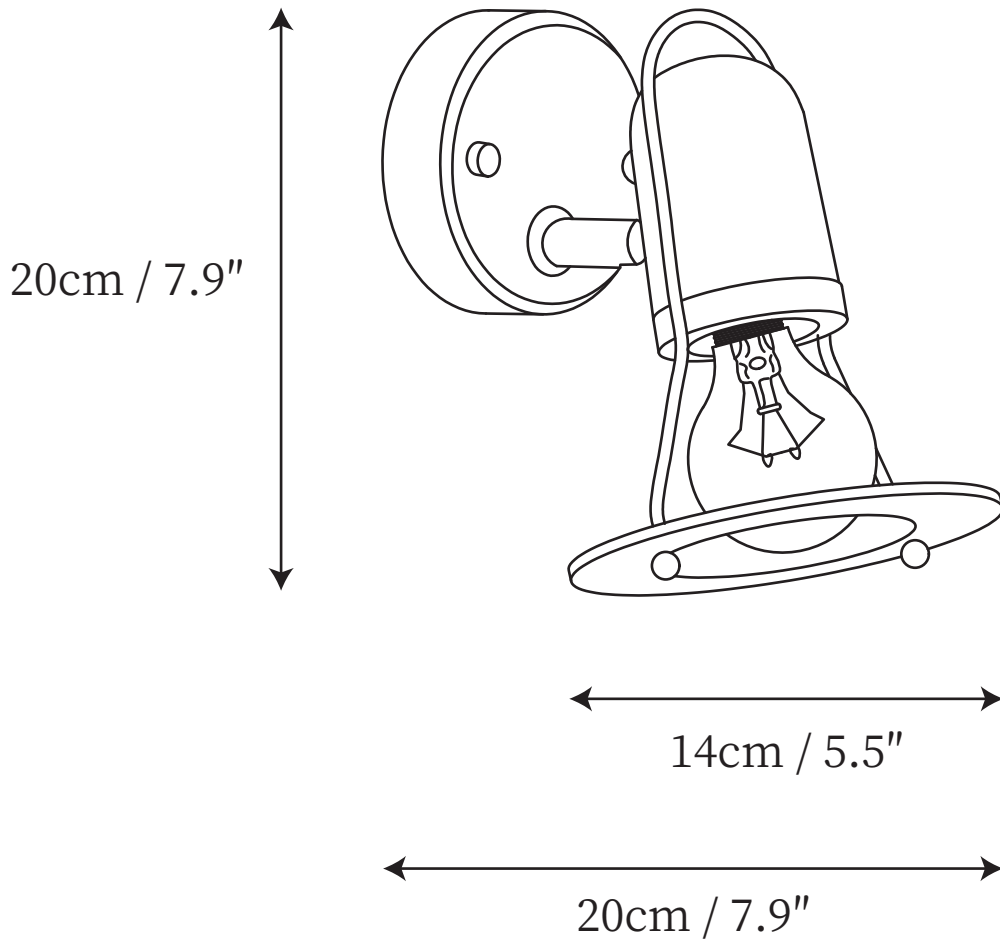

SPECIFICATION SHEET

SPECIFICATION DETAILS

*For custom options, consult factory for details

Fixture Dimensions	D 5.5" x W 7.9" x H 7.9"
Light source	E26 or E27
Wattage	Max 40W
Voltage	AC 110-240V
Color Temperature	Based on the purchase of light bulbs
CRI(Ra)	80CRI
Mounting	Table
Driver Required	NO
Optional Color Temps	Buy bulbs as needed
LED Rated Life	Based on bulb life (we do not supply bulbs)
Dimming	Dimming is not supported
Finishes	Gold, Chrome, Wood
Shade Details	Clear
Material	Metal, Acrylic, Wood
Wire Length	No
Wire Type	No