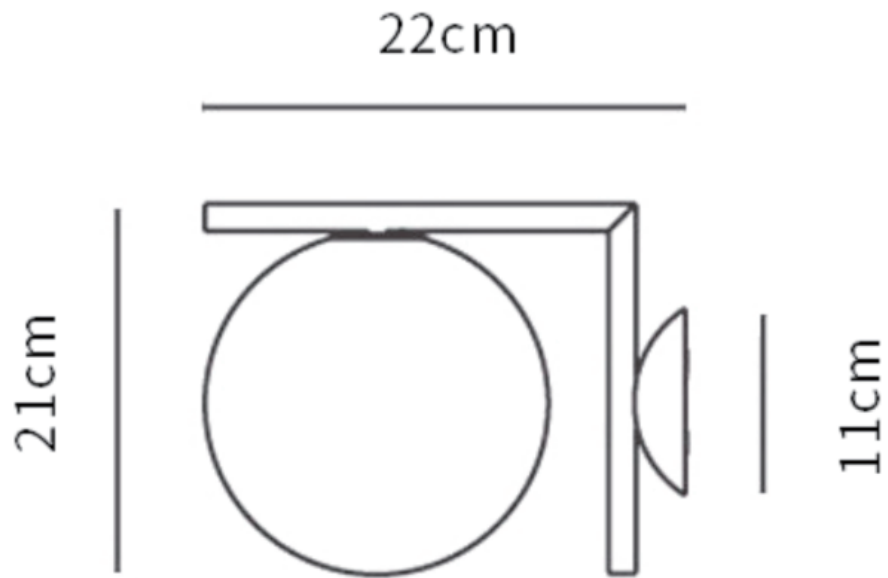

## SPECIFICATION DETAILS

\*For custom options, consult factory for details

<b>Fixture Dimensions</b>	Dia 22cm x H 21cm / $\varnothing$ 8.7" x H 8.3"
<b>Light source</b>	E27
<b>Wattage</b>	Max 40W (not included)
<b>Voltage</b>	AC 110-240V
<b>Color Temperature</b>	3000k
<b>CRI(Ra)</b>	80CRI
<b>Mounting</b>	Wall
<b>Driver Required</b>	No
<b>Optional Color Temps</b>	Buy bulbs as needed
<b>LED Rated Life</b>	Based on bulb life (we do not supply bulbs)
<b>Dimming</b>	Dimming is not supported
<b>Finishes</b>	Gold, Black
<b>Shade Details</b>	White
<b>Material</b>	Metal, Glass
<b>Wire Length</b>	No
<b>Wire Type</b>	No