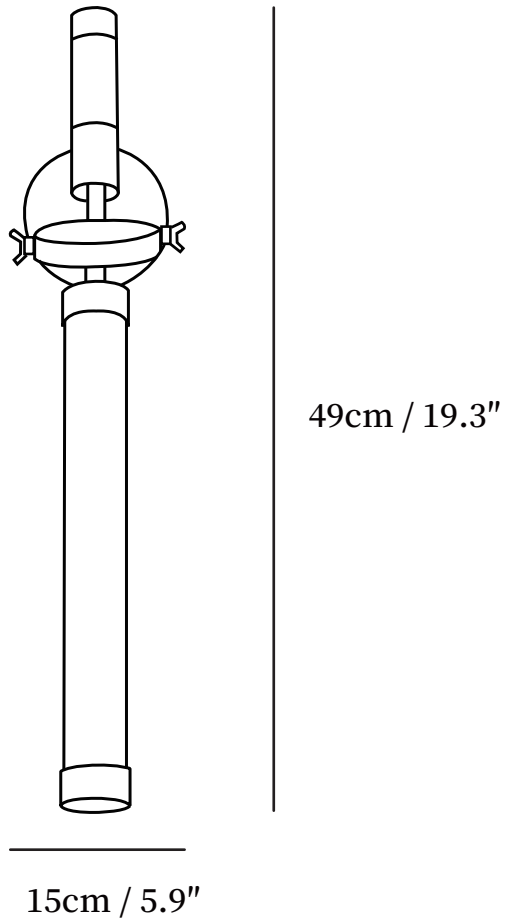

SPECIFICATION SHEET

SPECIFICATION DETAILS

*For custom options, consult factory for details

Fixture Dimensions	W 5.9" x H 19.3"
Light source	Integrated LED
Wattage	~5 W
Voltage	AC 110-240V
Color Temperature	3000K
CRI(Ra)	80CRI
Mounting	Wall
Driver Required	Yes
Optional Color Temps	Warm Light (3000K), Neutral Light (4500K), Cool Light (6000K)
LED Rated Life	30000 hours
Dimming	Dimming is not supported
Finishes	Chrome.
Shade Details	White.
Material	Metal, Glass.
Wire Length	No
Wire Type	No