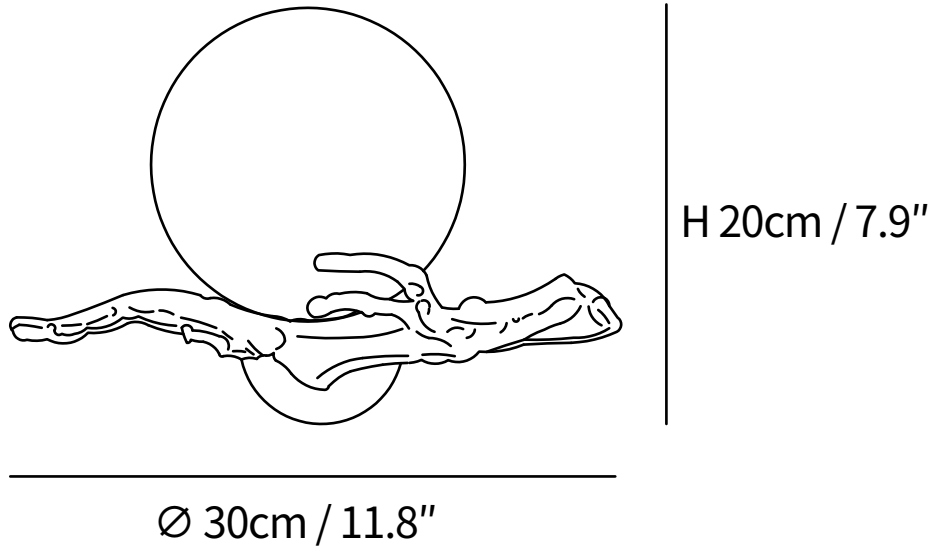

SPECIFICATION SHEET

SPECIFICATION DETAILS

*For custom options, consult factory for details

Fixture Dimensions	D 11.8" x H 7.9"
Light source	G9
Wattage	5W
Voltage	AC 110-240V
Color Temperature	Based on the purchase of light bulbs
CRI(Ra)	80CRI
Mounting	Wall
Driver Required	No
Optional Color Temps	Buy bulbs as needed
LED Rated Life	Based on bulb life (we do not supply bulbs)
Dimming	Dimming is not supported
Finishes	Brass.
Shade Details	White.
Material	Brass, Marble.