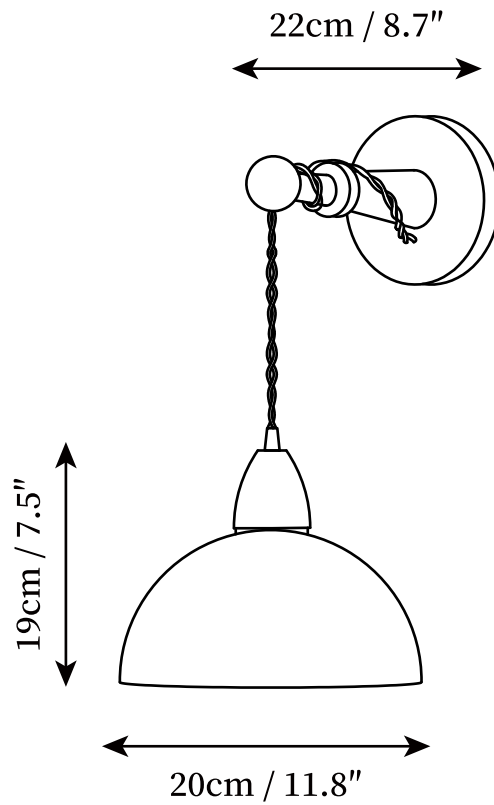

## SPECIFICATION DETAILS

\*For custom options, consult factory for details

---

<b>Fixture Dimensions</b>	D 7.9" x W 8.7" x H 7.5"
<b>Light source</b>	E26 or E27 (bulb not included)
<b>Wattage</b>	MAX 40W incandescent bulb or LED equivalent.
<b>Voltage</b>	AC 110-240V
<b>Mounting</b>	Hardwired.
<b>Dimming</b>	Compatible with dimmable bulbs (bulb not included)
<b>Control method</b>	Compatible with common wall switches (not included)
<b>Finishes</b>	Walnut color.
<b>Shade Details</b>	White.
<b>Material</b>	Handmade rice paper, Walnut wood.

## SPECIFICATION DETAILS

\*For custom options, consult factory for details

---

<b>Fixture Dimensions</b>	D 7.9" x W 8.7" x H 7.9"
<b>Light source</b>	E26 or E27 (bulb not included)
<b>Wattage</b>	MAX 40W incandescent bulb or LED equivalent.
<b>Voltage</b>	AC 110-240V
<b>Mounting</b>	Hardwired.
<b>Dimming</b>	Compatible with dimmable bulbs (bulb not included)
<b>Control method</b>	Compatible with common wall switches (not included)
<b>Finishes</b>	Walnut color.
<b>Shade Details</b>	White.
<b>Material</b>	Handmade rice paper, Walnut wood.

## SPECIFICATION DETAILS

\*For custom options, consult factory for details

---

<b>Fixture Dimensions</b>	D 6.7" x W 8.7" x H 5.9"
<b>Light source</b>	E26 or E27 (bulb not included)
<b>Wattage</b>	MAX 40W incandescent bulb or LED equivalent.
<b>Voltage</b>	AC 110-240V
<b>Mounting</b>	Hardwired.
<b>Dimming</b>	Compatible with dimmable bulbs (bulb not included)
<b>Control method</b>	Compatible with common wall switches (not included)
<b>Finishes</b>	Walnut color.
<b>Shade Details</b>	White.
<b>Material</b>	Handmade rice paper, Walnut wood.