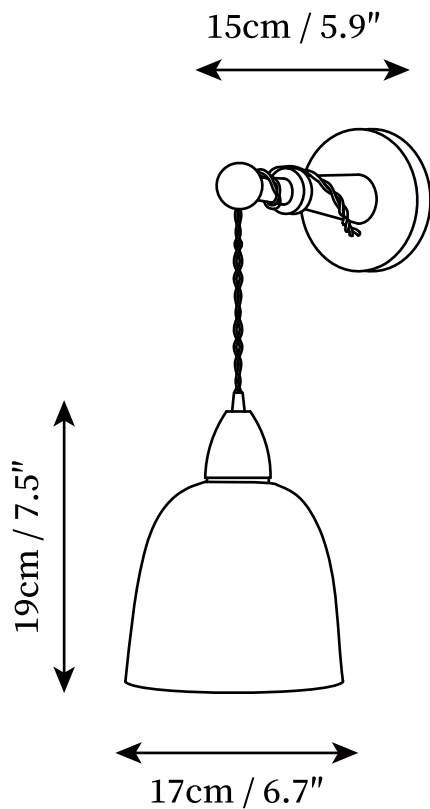

## SPECIFICATION DETAILS

\*For custom options, consult factory for details

---

<b>Fixture Dimensions</b>	D 7.9" x W 8.7" x H 7.5"
<b>Light source</b>	E26 or E27 (bulb not included)
<b>Wattage</b>	MAX 40W incandescent bulb or LED equivalent.
<b>Voltage</b>	AC 110-240V
<b>Mounting</b>	Hardwired.
<b>Dimming</b>	Compatible with dimmable bulbs (bulb not included)
<b>Control method</b>	Compatible with common wall switches (not included)
<b>Finishes</b>	Walnut color.
<b>Shade Details</b>	White.
<b>Material</b>	Handmade rice paper, Walnut wood.

## SPECIFICATION DETAILS

\*For custom options, consult factory for details

---

<b>Fixture Dimensions</b>	D 7.9" x W 8.7" x H 7.9"
<b>Light source</b>	E26 or E27 (bulb not included)
<b>Wattage</b>	MAX 40W incandescent bulb or LED equivalent.
<b>Voltage</b>	AC 110-240V
<b>Mounting</b>	Hardwired.
<b>Dimming</b>	Compatible with dimmable bulbs (bulb not included)
<b>Control method</b>	Compatible with common wall switches (not included)
<b>Finishes</b>	Walnut color.
<b>Shade Details</b>	White.
<b>Material</b>	Handmade rice paper, Walnut wood.

## SPECIFICATION DETAILS

\*For custom options, consult factory for details

---

<b>Fixture Dimensions</b>	D 6.7" x W 8.7" x H 5.9"
<b>Light source</b>	E26 or E27 (bulb not included)
<b>Wattage</b>	MAX 40W incandescent bulb or LED equivalent.
<b>Voltage</b>	AC 110-240V
<b>Mounting</b>	Hardwired.
<b>Dimming</b>	Compatible with dimmable bulbs (bulb not included)
<b>Control method</b>	Compatible with common wall switches (not included)
<b>Finishes</b>	Walnut color.
<b>Shade Details</b>	White.
<b>Material</b>	Handmade rice paper, Walnut wood.