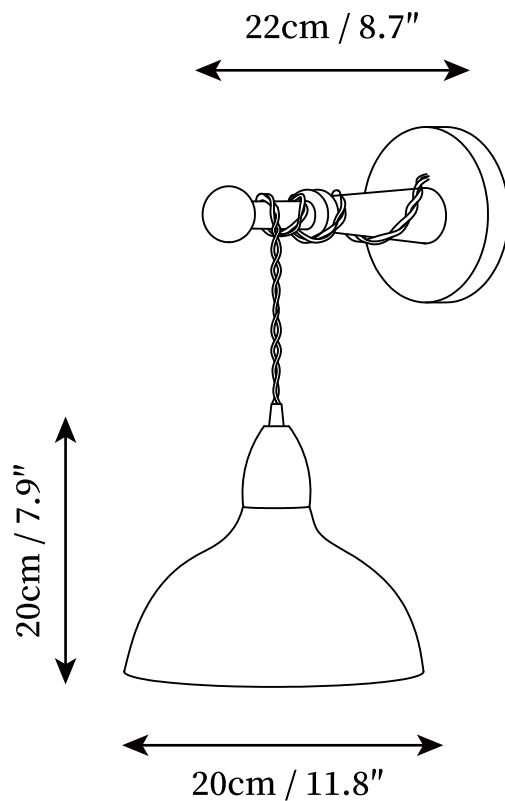

## SPECIFICATION DETAILS

\*For custom options, consult factory for details

---

<b>Fixture Dimensions</b>	D 7.9" x W 8.7" x H 7.5"
<b>Light source</b>	E26 or E27 (bulb not included)
<b>Wattage</b>	MAX 40W incandescent bulb or LED equivalent.
<b>Voltage</b>	AC 110-240V
<b>Mounting</b>	Hardwired.
<b>Dimming</b>	Compatible with dimmable bulbs (bulb not included)
<b>Control method</b>	Compatible with common wall switches (not included)
<b>Finishes</b>	Walnut color.
<b>Shade Details</b>	White.
<b>Material</b>	Handmade rice paper, Walnut wood.

## SPECIFICATION DETAILS

\*For custom options, consult factory for details

---

<b>Fixture Dimensions</b>	D 7.9" x W 8.7" x H 7.9"
<b>Light source</b>	E26 or E27 (bulb not included)
<b>Wattage</b>	MAX 40W incandescent bulb or LED equivalent.
<b>Voltage</b>	AC 110-240V
<b>Mounting</b>	Hardwired.
<b>Dimming</b>	Compatible with dimmable bulbs (bulb not included)
<b>Control method</b>	Compatible with common wall switches (not included)
<b>Finishes</b>	Walnut color.
<b>Shade Details</b>	White.
<b>Material</b>	Handmade rice paper, Walnut wood.

## SPECIFICATION DETAILS

\*For custom options, consult factory for details

---

<b>Fixture Dimensions</b>	D 6.7" x W 8.7" x H 5.9"
<b>Light source</b>	E26 or E27 (bulb not included)
<b>Wattage</b>	MAX 40W incandescent bulb or LED equivalent.
<b>Voltage</b>	AC 110-240V
<b>Mounting</b>	Hardwired.
<b>Dimming</b>	Compatible with dimmable bulbs (bulb not included)
<b>Control method</b>	Compatible with common wall switches (not included)
<b>Finishes</b>	Walnut color.
<b>Shade Details</b>	White.
<b>Material</b>	Handmade rice paper, Walnut wood.