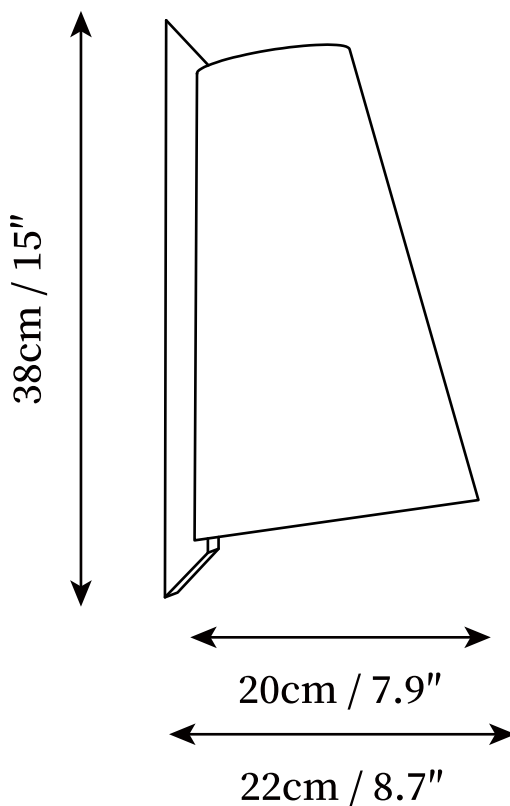

SPECIFICATION SHEET

SPECIFICATION DETAILS

*For custom options, consult factory for details

Fixture Dimensions	D 7.9" x W 8.7" x H 15"
Light source	E26 or E27 (bulb not included)
Wattage	MAX 40W incandescent bulb or LED equivalent.
Voltage	AC 110-240V
Mounting	Hardwired.
Dimming	Compatible with dimmable bulbs (bulb not included)
Control method	Compatible with common wall switches (not included)
Finishes	Walnut color.
Shade Details	White.
Material	Solid wood, Rice paper.