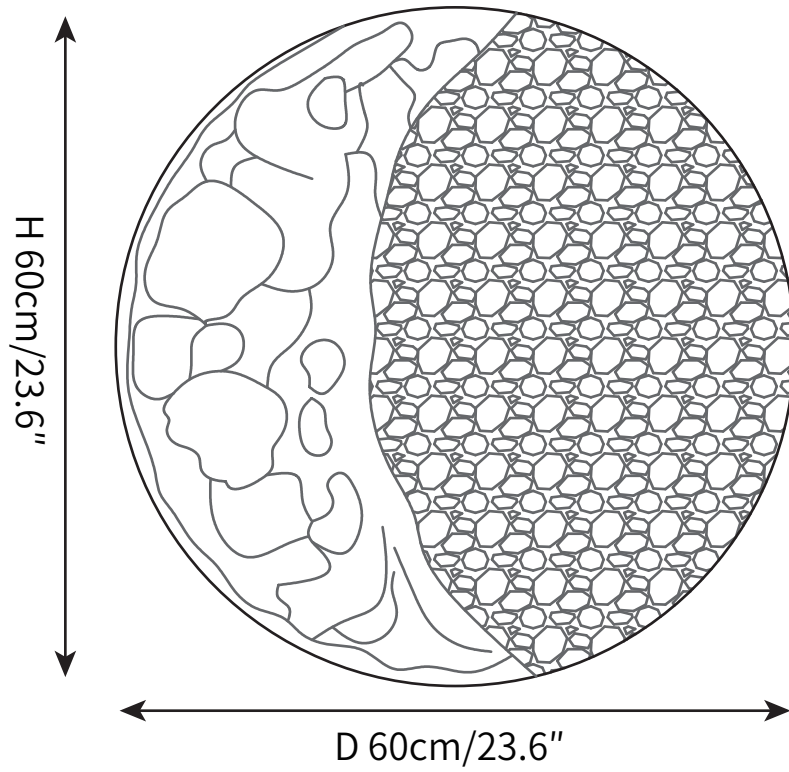

## SPECIFICATION DETAILS

\*For custom options, consult factory for details

<b>Fixture Dimensions</b>	Ø 11.8" x H 11.8"
<b>Light source</b>	Integrated LED
<b>Wattage</b>	~5 W
<b>Voltage</b>	AC 110-240V
<b>Color Temperature</b>	3000K
<b>CRI(Ra)</b>	80CRI
<b>Mounting</b>	Wall
<b>Driver Required</b>	Yes
<b>Optional Color Temps</b>	Warm Light (3000K), Neutral Light (4500K), Cool Light (6000K)
<b>LED Rated Life</b>	30000 hours
<b>Dimming</b>	Dimming is not supported
<b>Finishes</b>	White
<b>Shade Details</b>	White
<b>Material</b>	Metal, Gypsum
<b>Wire Length</b>	No
<b>Wire Type</b>	No

## SPECIFICATION DETAILS

\*For custom options, consult factory for details

<b>Fixture Dimensions</b>	Ø 23.6" x H 23.6"
<b>Light source</b>	Integrated LED
<b>Wattage</b>	~5 W
<b>Voltage</b>	AC 110-240V
<b>Color Temperature</b>	3000K
<b>CRI(Ra)</b>	80CRI
<b>Mounting</b>	Wall
<b>Driver Required</b>	Yes
<b>Optional Color Temps</b>	Warm Light (3000K), Neutral Light (4500K), Cool Light (6000K)
<b>LED Rated Life</b>	30000 hours
<b>Dimming</b>	Dimming is not supported
<b>Finishes</b>	White
<b>Shade Details</b>	White
<b>Material</b>	Metal, Gypsum
<b>Wire Length</b>	No
<b>Wire Type</b>	No