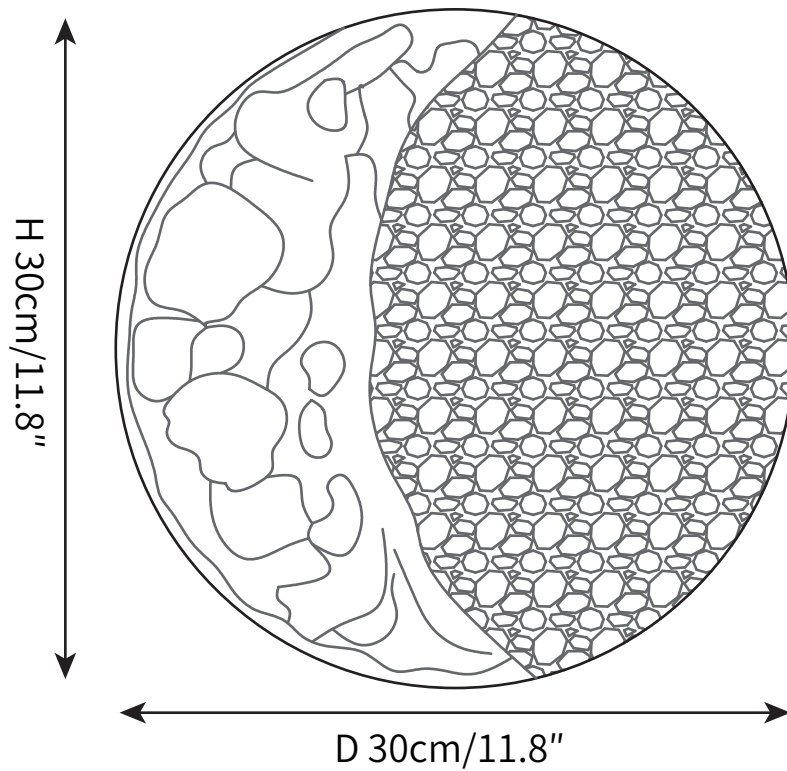

## SPECIFICATION DETAILS

\*For custom options, consult factory for details

<b>Fixture Dimensions</b>	Ø 11.8" x H 11.8"
<b>Light source</b>	Integrated LED
<b>Wattage</b>	~5 W
<b>Voltage</b>	AC 110-240V
<b>Color Temperature</b>	3000K
<b>CRI(Ra)</b>	80CRI
<b>Mounting</b>	Wall
<b>Driver Required</b>	Yes
<b>Optional Color Temps</b>	Warm Light (3000K), Neutral Light (4500K), Cool Light (6000K)
<b>LED Rated Life</b>	30000 hours
<b>Dimming</b>	Dimming is not supported
<b>Finishes</b>	White
<b>Shade Details</b>	White
<b>Material</b>	Metal, Gypsum
<b>Wire Length</b>	No
<b>Wire Type</b>	No

## SPECIFICATION DETAILS

\*For custom options, consult factory for details

<b>Fixture Dimensions</b>	Ø 23.6" x H 23.6"
<b>Light source</b>	Integrated LED
<b>Wattage</b>	~5 W
<b>Voltage</b>	AC 110-240V
<b>Color Temperature</b>	3000K
<b>CRI(Ra)</b>	80CRI
<b>Mounting</b>	Wall
<b>Driver Required</b>	Yes
<b>Optional Color Temps</b>	Warm Light (3000K), Neutral Light (4500K), Cool Light (6000K)
<b>LED Rated Life</b>	30000 hours
<b>Dimming</b>	Dimming is not supported
<b>Finishes</b>	White
<b>Shade Details</b>	White
<b>Material</b>	Metal, Gypsum
<b>Wire Length</b>	No
<b>Wire Type</b>	No