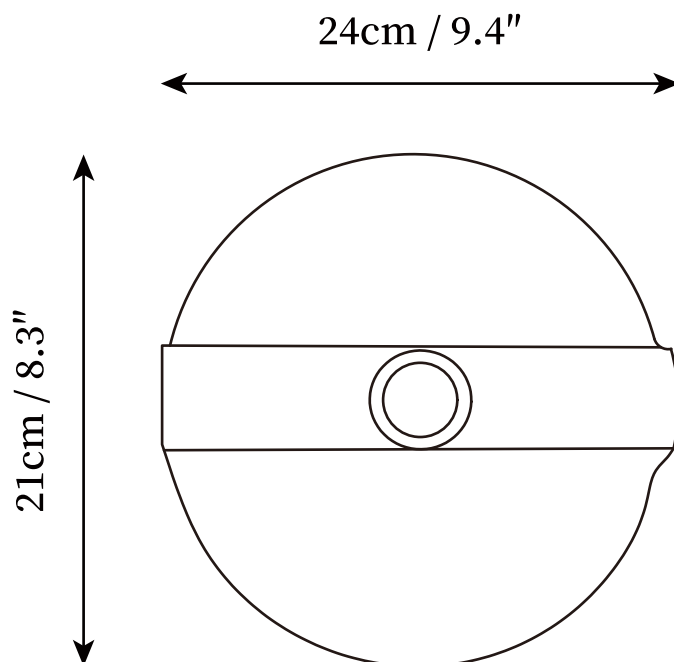

SPECIFICATION SHEET

SPECIFICATION DETAILS

*For custom options, consult factory for details

Fixture Dimensions	L 9.4" x W 6.7" x H 8.3"
Light source	E26 or E27 (bulb not included)
Wattage	MAX 40W incandescent bulb or LED equivalent.
Voltage	AC 110-240V
Mounting	Hardwired.
Dimming	Compatible with dimmable bulbs (bulb not included)
Control method	Compatible with common wall switches(not included)
Finishes	Chrome.
Shade Details	White.
Material	Metal, Iron.

SPECIFICATION SHEET

SPECIFICATION DETAILS

*For custom options, consult factory for details

Fixture Dimensions	L 9.4" x W 6.7" x H 22.8"
Light source	E26 or E27 (bulb not included)
Wattage	MAX 40W incandescent bulb or LED equivalent.
Voltage	AC 110-240V
Mounting	Hardwired.
Dimming	Compatible with dimmable bulbs (bulb not included)
Control method	Compatible with common wall switches(not included)
Finishes	Chrome.
Shade Details	White.
Material	Metal, Iron.
