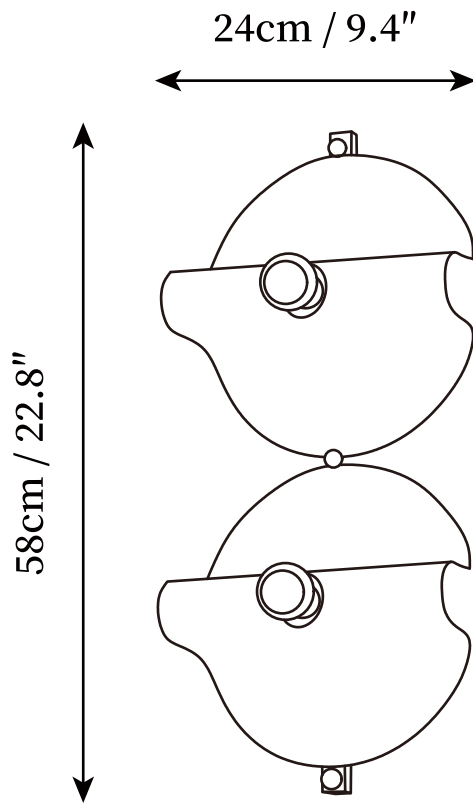

SPECIFICATION SHEET

SPECIFICATION DETAILS

*For custom options, consult factory for details

Fixture Dimensions	L 9.4" x W 6.7" x H 8.3"
Light source	E26 or E27 (bulb not included)
Wattage	MAX 40W incandescent bulb or LED equivalent.
Voltage	AC 110-240V
Mounting	Hardwired.
Dimming	Compatible with dimmable bulbs (bulb not included)
Control method	Compatible with common wall switches(not included)
Finishes	Chrome.
Shade Details	White.
Material	Metal, Iron.

SPECIFICATION SHEET

SPECIFICATION DETAILS

*For custom options, consult factory for details

Fixture Dimensions	L 9.4" x W 6.7" x H 22.8"
Light source	E26 or E27 (bulb not included)
Wattage	MAX 40W incandescent bulb or LED equivalent.
Voltage	AC 110-240V
Mounting	Hardwired.
Dimming	Compatible with dimmable bulbs (bulb not included)
Control method	Compatible with common wall switches(not included)
Finishes	Chrome.
Shade Details	White.
Material	Metal, Iron.
