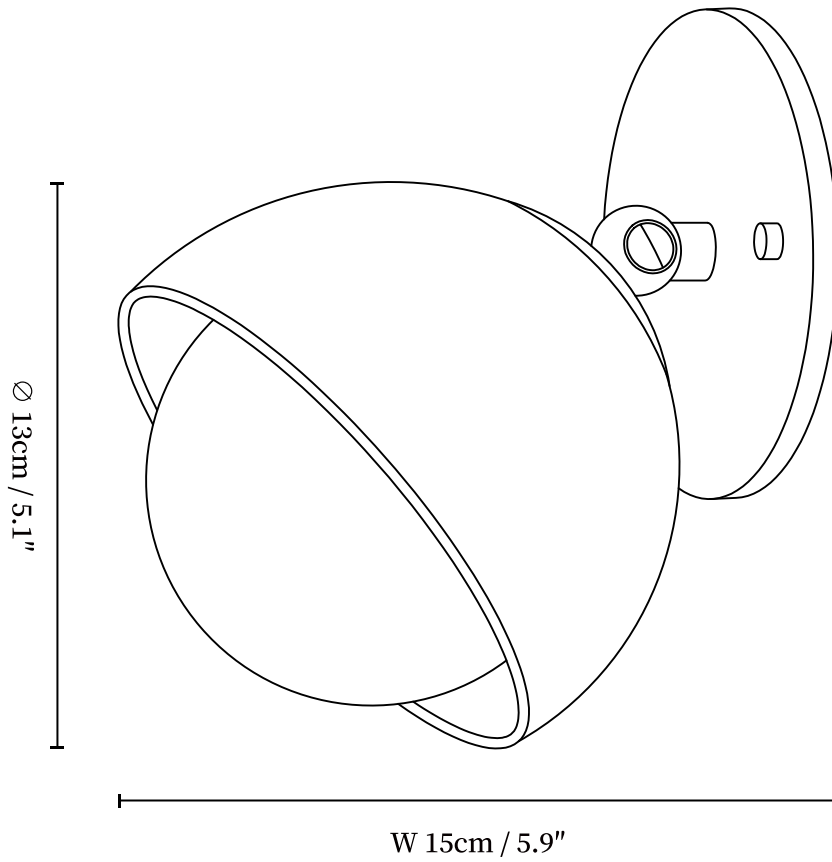

SPECIFICATION SHEET

SPECIFICATION DETAILS

*For custom options, consult factory for details

Fixture Dimensions	D 5.1" x W 5.9"
Light source	G9 (bulb not included)
Wattage	MAX 5W incandescent bulb or LED equivalent.
Voltage	AC 110-240V
Mounting	Hardwired.
Dimming	Compatible with dimmable bulbs (bulb not included)
Control method	Compatible with common wall switches (not included)
Finishes	Gold, Black, White.
Shade Details	Beige, Black.
Material	Iron, Stone, Glass.