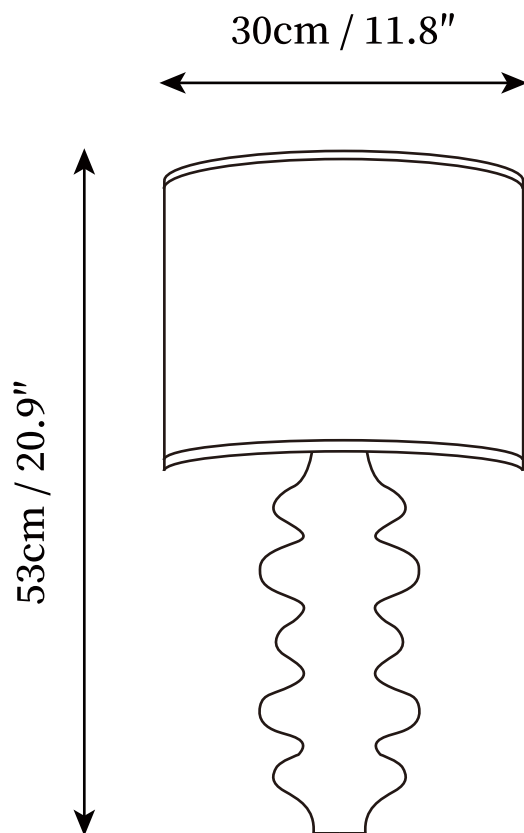

SPECIFICATION SHEET

SPECIFICATION DETAILS

*For custom options, consult factory for details

Fixture Dimensions	L 11.8" x W 6.3" x H 20.9"
Light source	E14 (bulb not included)
Wattage	MAX 15W incandescent bulb or LED equivalent.
Voltage	AC 110-240V
Mounting	Hardwired.
Dimming	Compatible with dimmable bulbs (bulb not included)
Control method	Compatible with common wall switches(
Finishes	Black, White, Wood color.
Shade Details	White.
Material	Solid wood, Fabric.