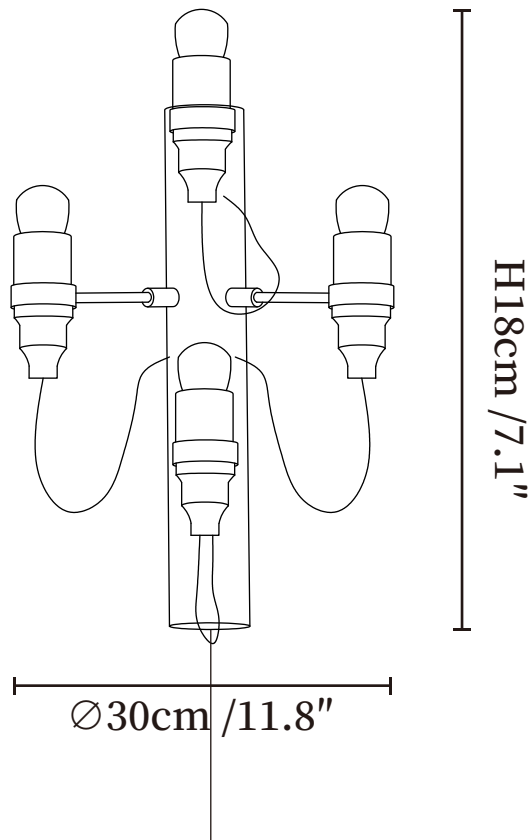

SPECIFICATION SHEET

SPECIFICATION DETAILS

*For custom options, consult factory for details

Fixture Dimensions	Ø 11.8" x H 7.1"
Light source	E12 or E14 (bulb not included)
Wattage	MAX 15W incandescent bulb or LED equivalent.
Voltage	AC 110-240V
Dimming	Compatible with dimmable bulbs (bulb not included)
Control method	In line ON / OFF switch.
Finishes	Matt black, Matt White, Gold.
Shade Details	White.
Cord Length	Supplied with switched plug cord, length ~59" (150cm).
Material	Metal, Steel, Iron.

SPECIFICATION SHEET

SPECIFICATION DETAILS

*For custom options, consult factory for details

Fixture Dimensions	Ø 10.6" x H 9.4"
Light source	E12 or E14 (bulb not included)
Wattage	MAX 15W incandescent bulb or LED equivalent.
Voltage	AC 110-240V
Dimming	Compatible with dimmable bulbs (bulb not included)
Control method	In line ON / OFF switch.
Finishes	Matt black, Matt White, Gold.
Shade Details	White.
Cord Length	Supplied with switched plug cord, length ~59" (150cm).
Material	Metal, Steel, Iron.