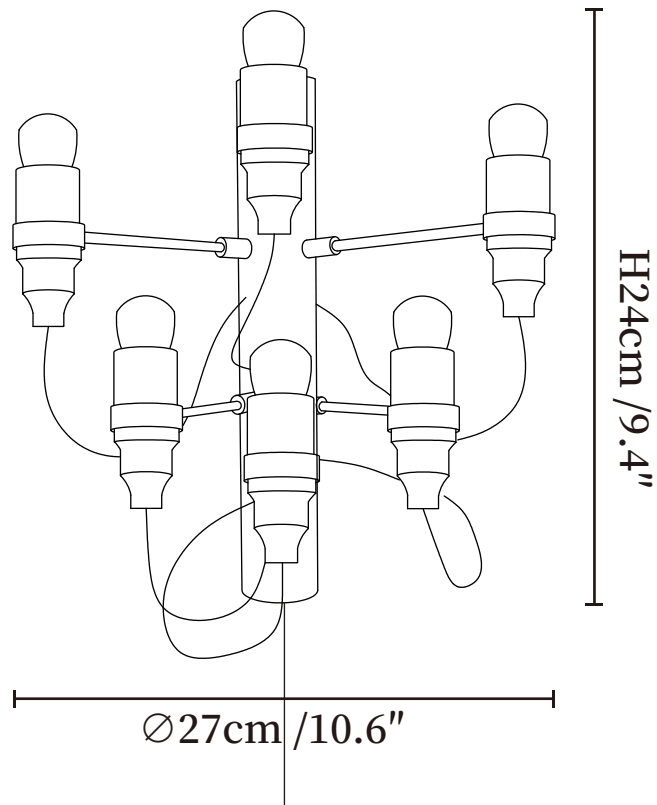

SPECIFICATION SHEET

SPECIFICATION DETAILS

*For custom options, consult factory for details

Fixture Dimensions	Ø 11.8" x H 7.1"
Light source	E12 or E14 (bulb not included)
Wattage	MAX 15W incandescent bulb or LED equivalent.
Voltage	AC 110-240V
Dimming	Compatible with dimmable bulbs (bulb not included)
Control method	In line ON / OFF switch.
Finishes	Matt black, Matt White, Gold.
Shade Details	White.
Cord Length	Supplied with switched plug cord, length ~59" (150cm).
Material	Metal, Steel, Iron.

SPECIFICATION SHEET

SPECIFICATION DETAILS

*For custom options, consult factory for details

Fixture Dimensions	Ø 10.6" x H 9.4"
Light source	E12 or E14 (bulb not included)
Wattage	MAX 15W incandescent bulb or LED equivalent.
Voltage	AC 110-240V
Dimming	Compatible with dimmable bulbs (bulb not included)
Control method	In line ON / OFF switch.
Finishes	Matt black, Matt White, Gold.
Shade Details	White.
Cord Length	Supplied with switched plug cord, length ~59" (150cm).
Material	Metal, Steel, Iron.