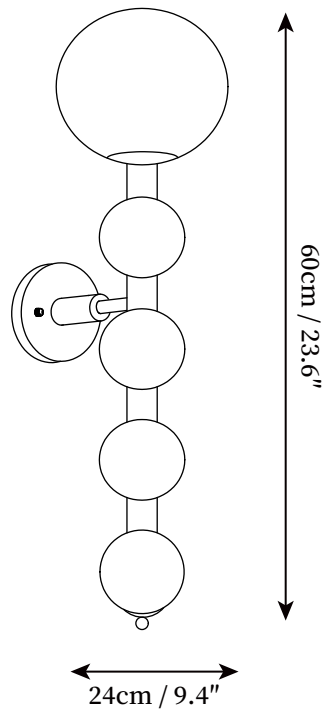

SPECIFICATION SHEET

SPECIFICATION DETAILS

*For custom options, consult factory for details

Fixture Dimensions	W 5.9" x H 23.6" x D 9.4"
Light source	E14 (bulb not included)
Wattage	MAX 15W incandescent bulb or LED equivalent.
Voltage	AC 110-240V
Dimming	Compatible with dimmable bulbs (bulb not included)
Control method	Compatible with common wall switch (not included).
Finishes	Oak Color, Black.
Shade Details	White.
Material	Wooden, Glass.