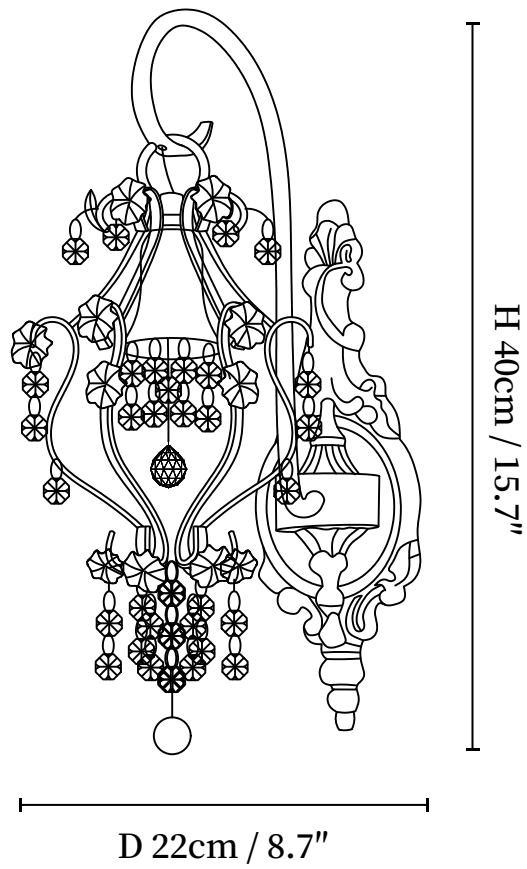

SPECIFICATION SHEET

SPECIFICATION DETAILS

*For custom options, consult factory for details

Fixture Dimensions	W 6.7" x D 8.7" x H 15.7"
Light source	E14 (bulb not included)
Wattage	MAX 15W incandescent bulb or LED equivalent.
Voltage	AC 110-240V
Mounting	Hardwired.
Dimming	Compatible with dimmable bulbs (bulb not included)
Control method	Compatible with common wall switches (not included)
Finishes	Gold
Shade Details	Clear
Material	Iron, Crystal.