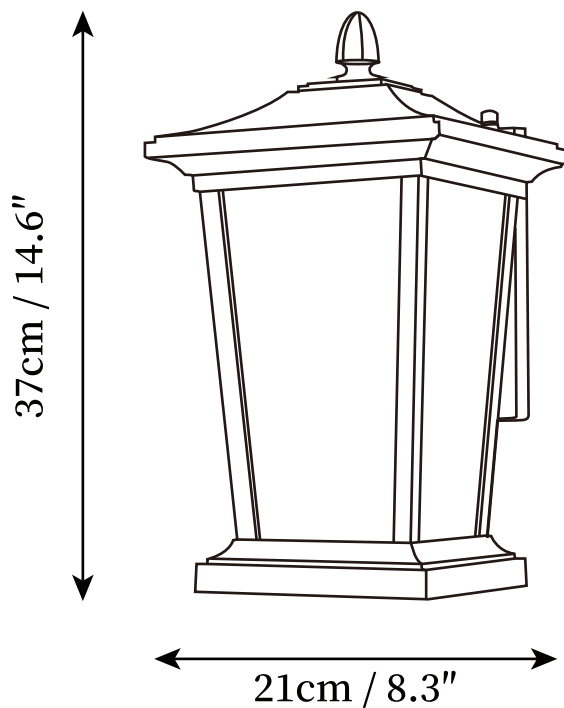

SPECIFICATION SHEET

SPECIFICATION DETAILS

*For custom options, consult factory for details

Fixture Dimensions	D 8.3" x W 9.8" x H 14.6"
Light source	E26 or E27 (bulb not included)
Wattage	MAX 40W incandescent bulb or LED equivalent.
Voltage	AC 110-240V
Mounting	Hardwired.
Dimming	Compatible with dimmable bulbs (bulb not included)
Control method	Compatible with common wall switches (not included)
Finishes	Black, Antique.
Shade Details	Clear glass, Water pattern glass.
Material	Aluminum, Glass.