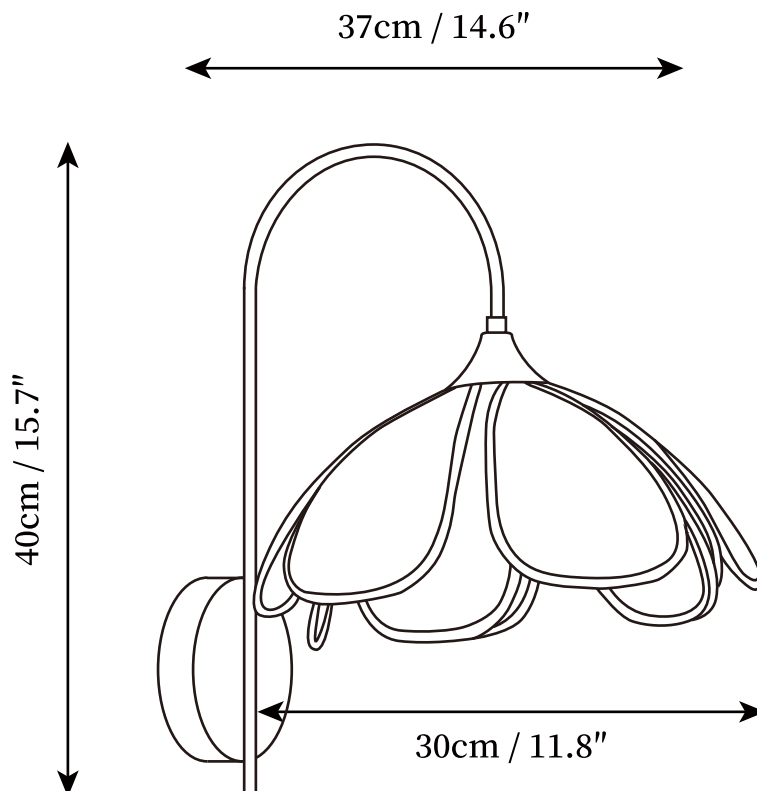

SPECIFICATION SHEET

SPECIFICATION DETAILS

*For custom options, consult factory for details

Fixture Dimensions	D 11.8" x W 14.6" x H 15.7"
Light source	E26 or E27 (bulb not included)
Wattage	MAX 40W incandescent bulb or LED equivalent.
Voltage	AC 110-240V
Mounting	Hardwired.
Dimming	Compatible with dimmable bulbs (bulb not included)
Control method	Compatible with common wall switches (not included)
Finishes	Black.
Shade Details	Beige.
Material	Natural plant fiber, Metal.