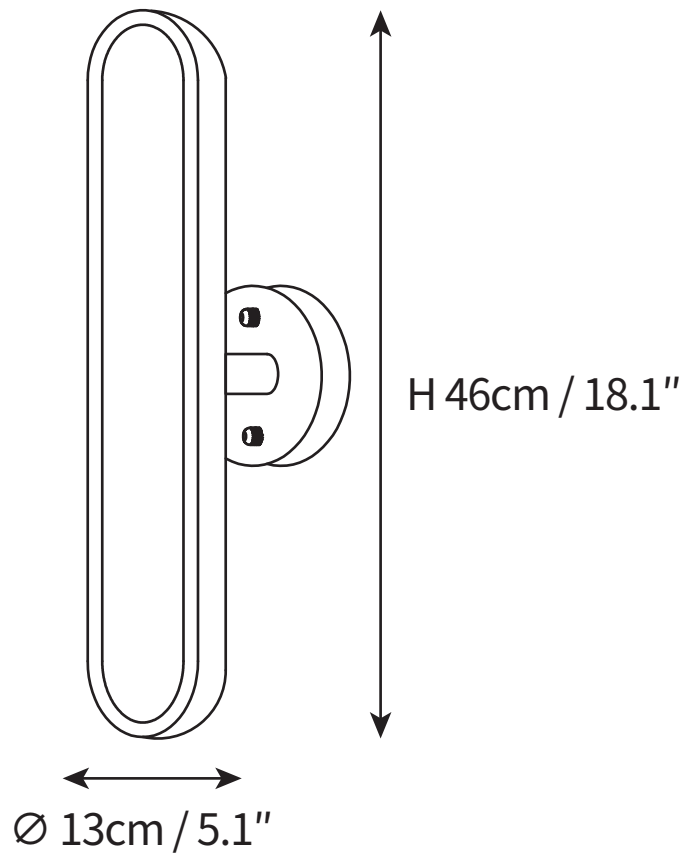

SPECIFICATION SHEET

SPECIFICATION DETAILS

*For custom options, consult factory for details

Fixture Dimensions	Ø 5.1" x H 18.1"
Light source	Integrated LED
Wattage	~5 W
Voltage	AC 110-240V
Color Temperature	3000K
CRI(Ra)	80CRI
Mounting	Wall
Driver Required	Yes
Optional Color Temps	Warm Light (3000K), Neutral Light (4500K), Cool Light (6000K)
LED Rated Life	30000 hours
Dimming	Dimming is not supported
Finishes	Gold, Black
Shade Details	Frosted white acrylic
Material	Metal, Acrylic
Wire Length	No
Wire Type	No