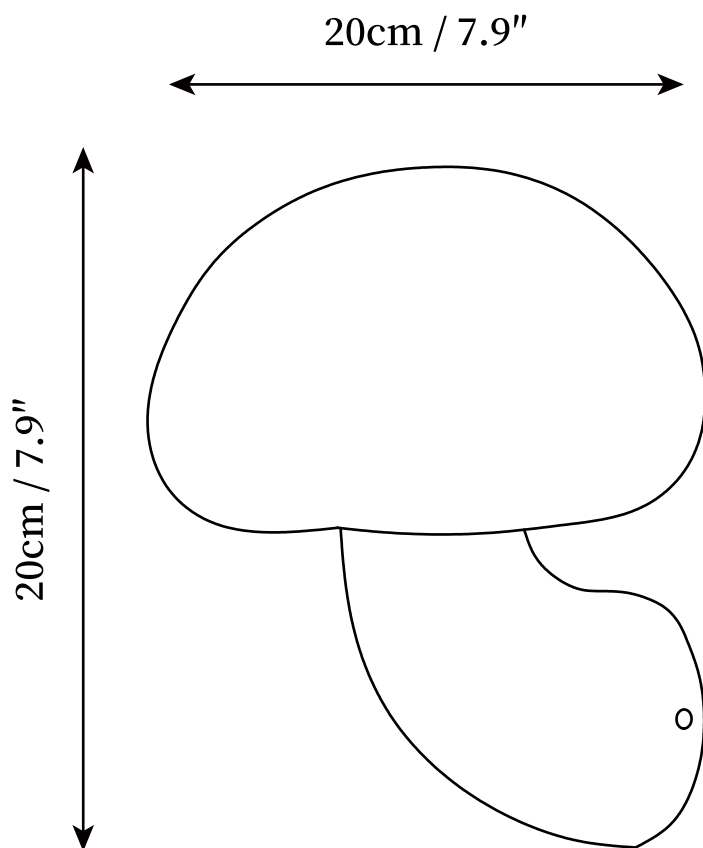

## SPECIFICATION DETAILS

\*For custom options, consult factory for details

---

<b>Fixture Dimensions</b>	D 7.9" x H 7.9"
<b>Light source</b>	E14 (bulb not included)
<b>Wattage</b>	MAX 15W incandescent bulb or LED equivalent.
<b>Voltage</b>	AC 110-240V
<b>Mounting</b>	Hardwired.
<b>Dimming</b>	Compatible with dimmable bulbs (bulb not included)
<b>Control method</b>	Compatible with common wall switches (not included)
<b>Finishes</b>	White
<b>Shade Details</b>	White
<b>Material</b>	Resin